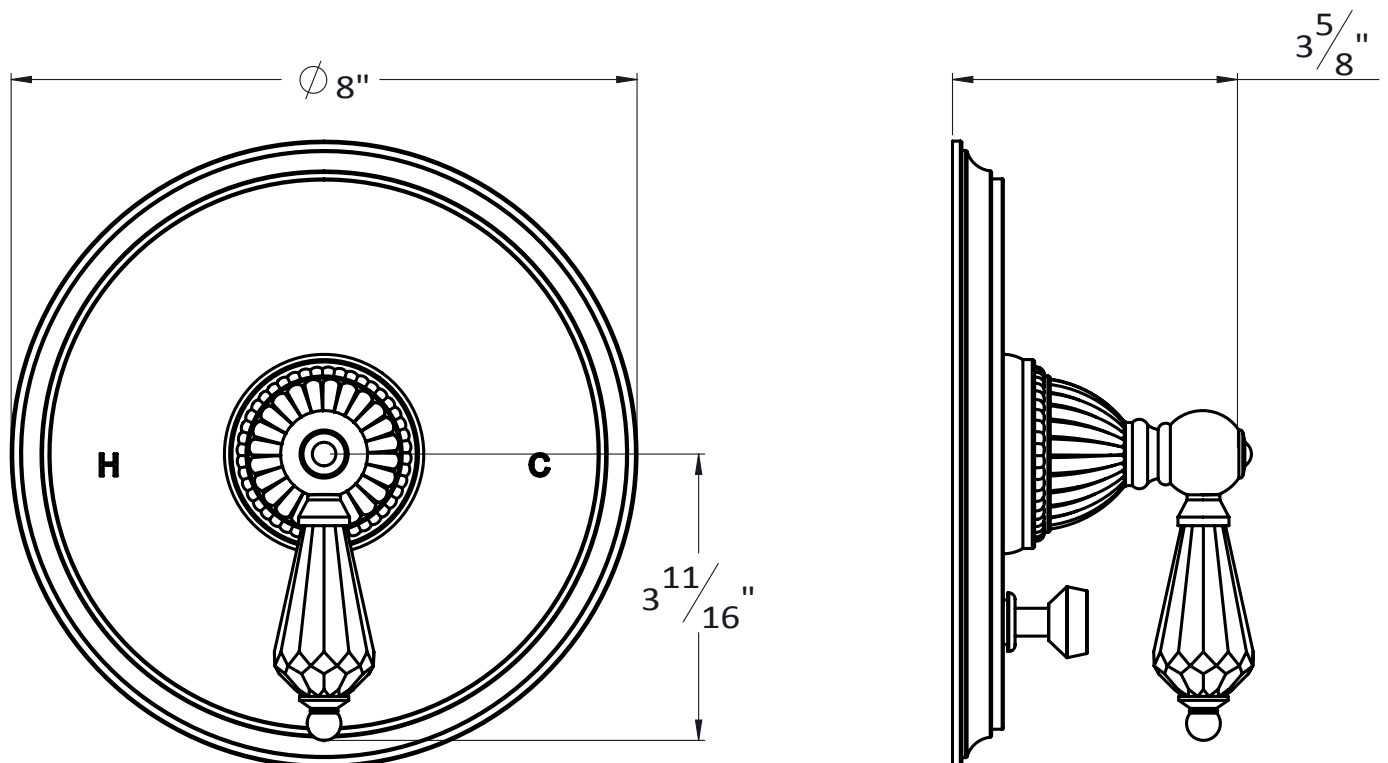

PRODUCT SPECIFICATION SHEET

ITEM # 1135LC-TM

TRIM

Pressure balanced control with diverter

- "LC" style handle
- Includes push button diverter, handle and plate
- VALVE NOT INCLUDED
- USE PB-3950 VALVE

The measurements shown are for reference only. Products and specifications shown are subject to change without notice.