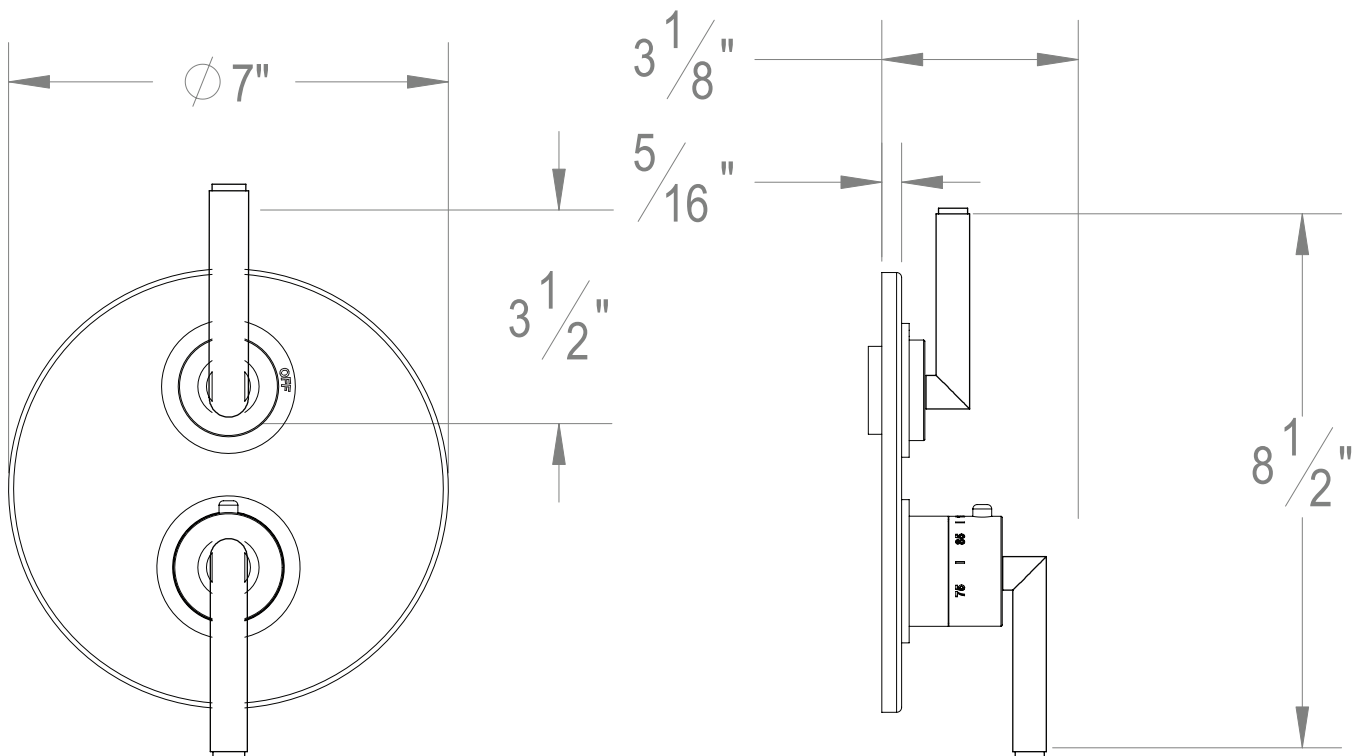

PRODUCT SPECIFICATION SHEET

ITEM # 7095FO-TM

TRIM

1/2" Thermostatic trim with volume control

- "FO" style handles
- Includes trim plate and handles
- VALVE NOT INCLUDED
- USE TH-8000 VALVE
- Volume Control for One Outlet

The measurements shown are for reference only. Products and specifications shown are subject to change without notice.

www.santecfaucet.com | P: 310.542.0063 F: 310.542.5681