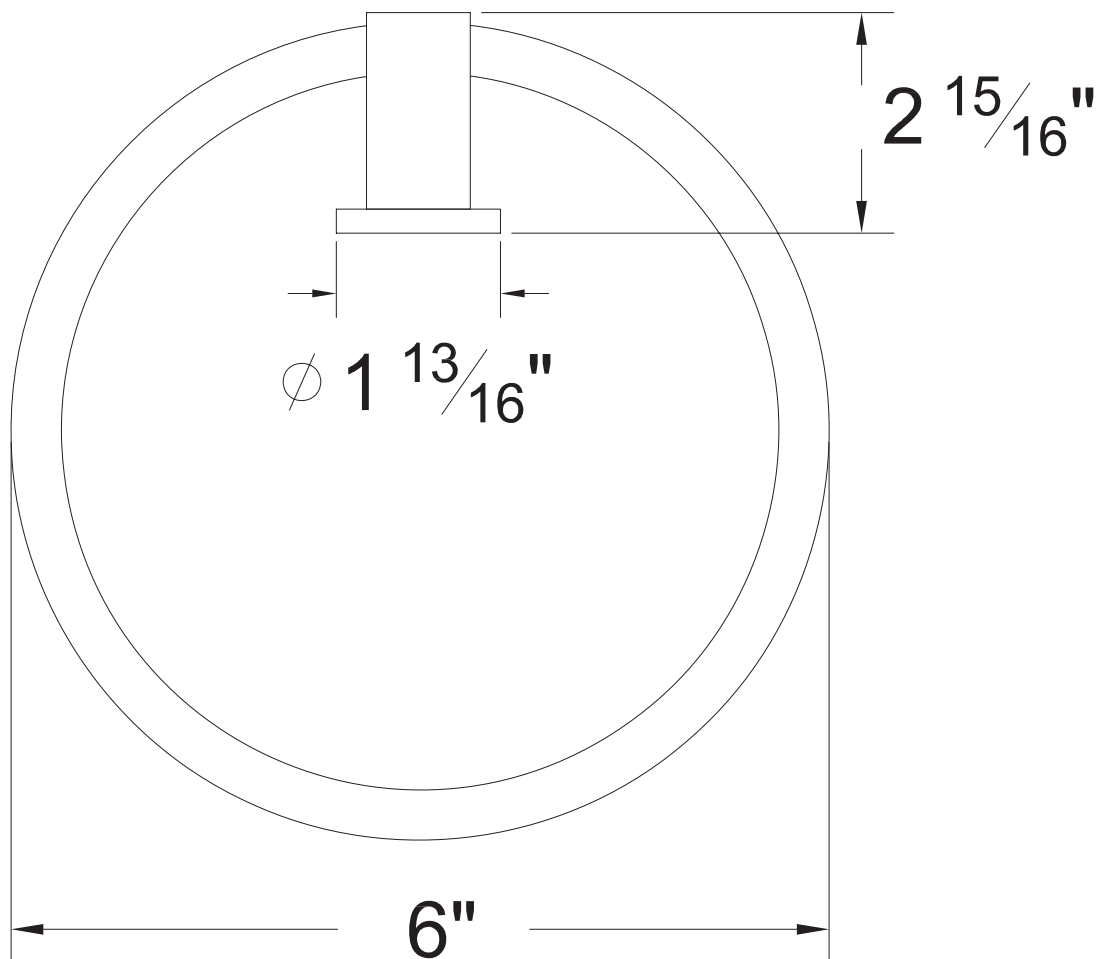

PRODUCT SPECIFICATION SHEET

ITEM # 2664EA
Towel ring

- Matches FO handles

The measurements shown are for reference only. Products and specifications shown are subject to change without notice.