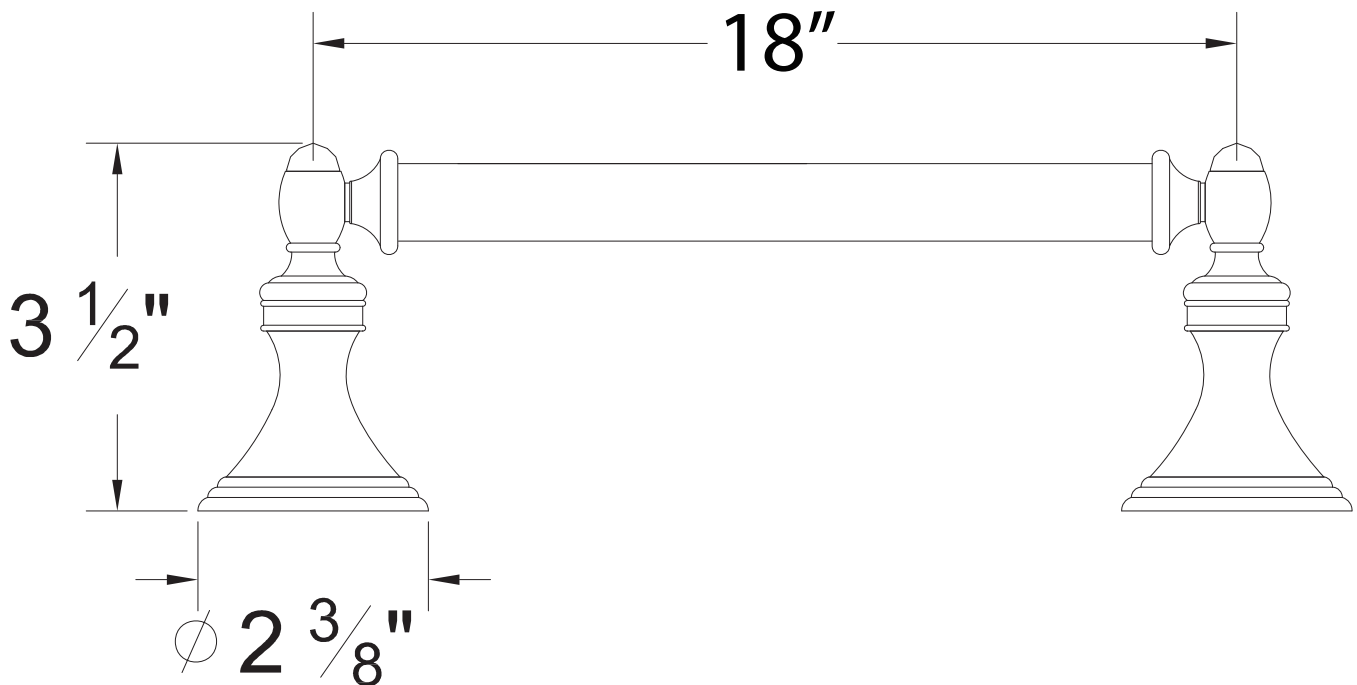

PRODUCT SPECIFICATION SHEET

ITEM # 2562XU
18" Towel bar

- Matches LA handles

The measurements shown are for reference only. Products and specifications shown are subject to change without notice.

www.santecfaucet.com | P: 310.542.0063 F: 310.542.5681