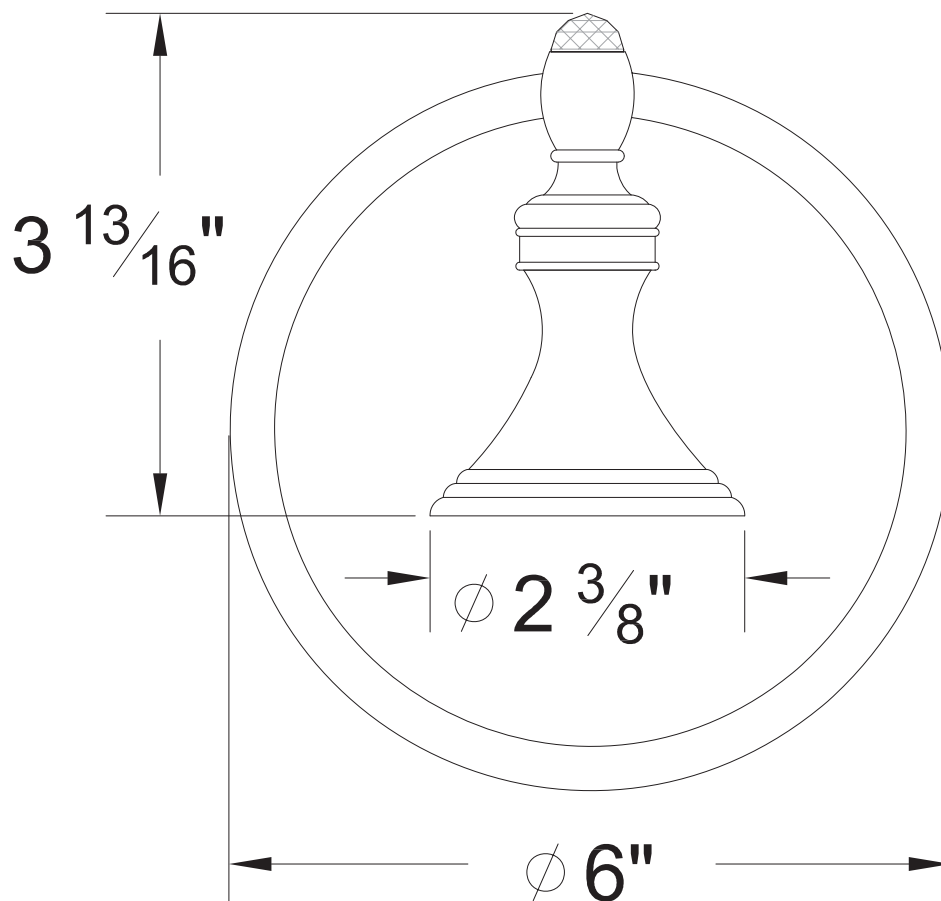

PRODUCT SPECIFICATION SHEET

ITEM # 2564YU Towel ring

- Matches YC handles

The measurements shown are for reference only. Products and specifications shown are subject to change without notice.