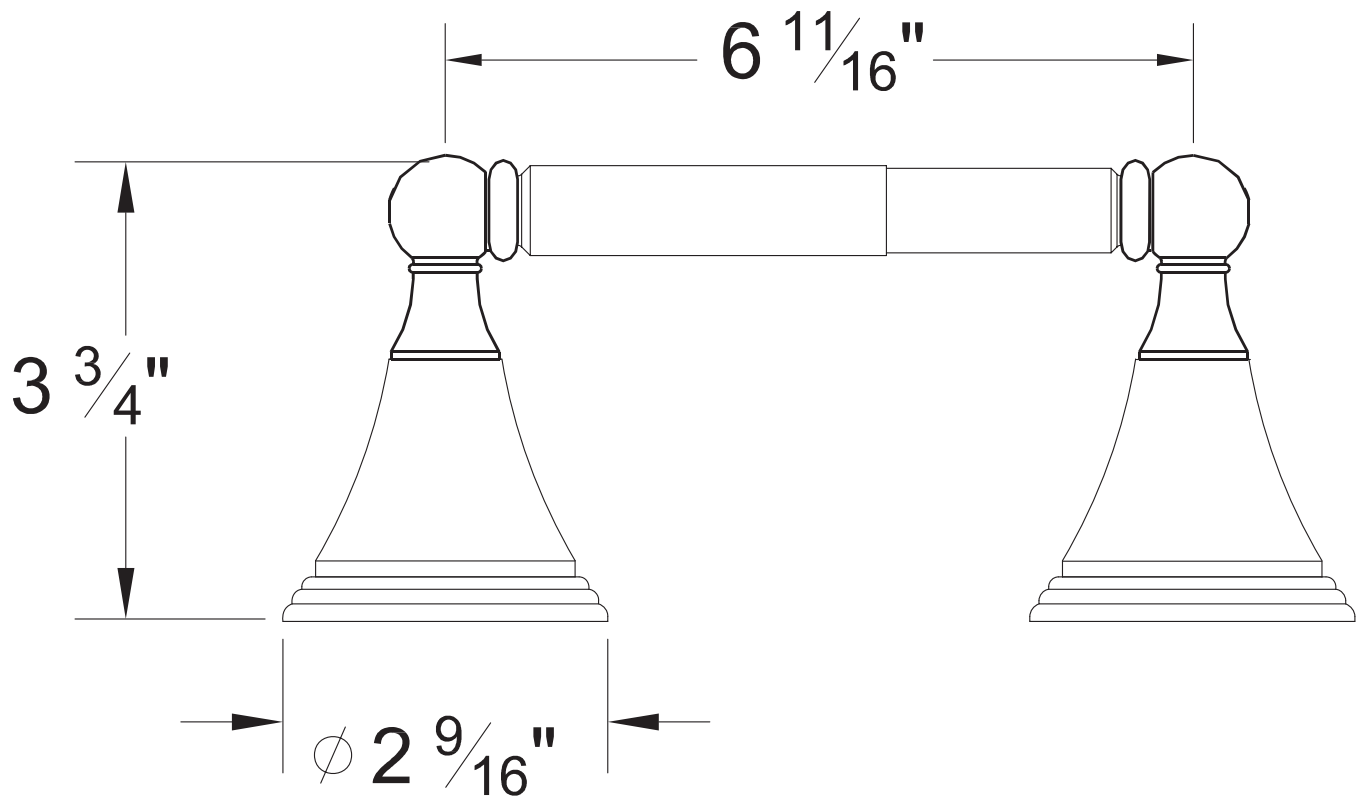

PRODUCT SPECIFICATION SHEET

ITEM # 2265KU Paper holder

- Matches KT handles

The measurements shown are for reference only. Products and specifications shown are subject to change without notice.