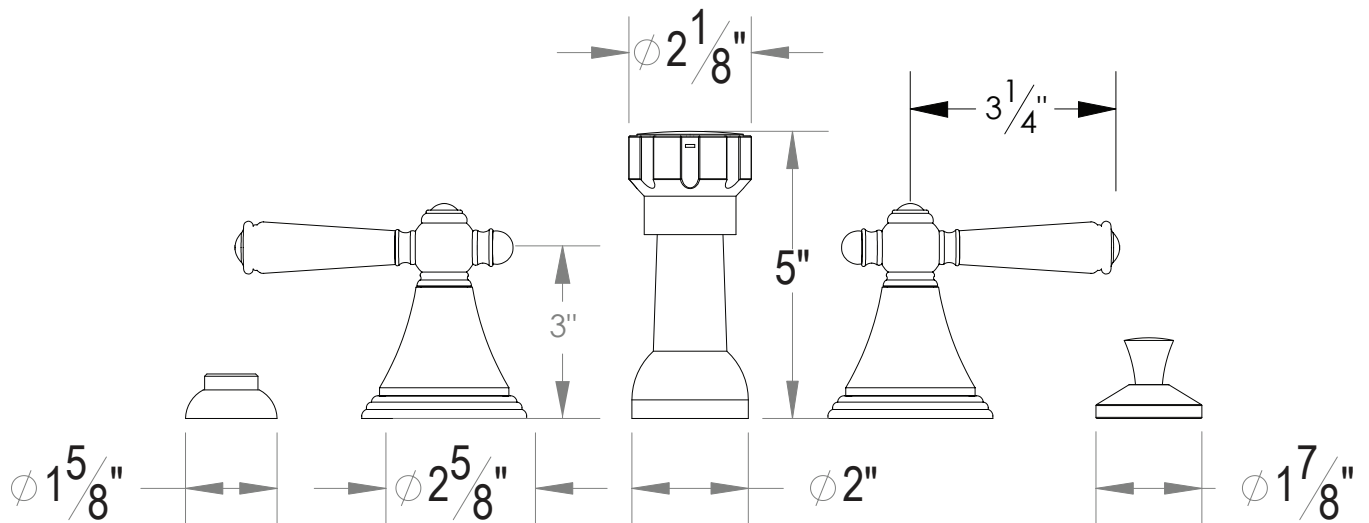

**PRODUCT SPECIFICATION SHEET**

**ITEM # 2270JP**  
**Bidet fitting**

- “JP” style handles
- Includes an integral vacuum breaker
- Includes aerated spray
- Includes 1-1/4” pop-up drain assembly
- 1/4 turn ceramic disk cartridge

The measurements shown are for reference only. Products and specifications shown are subject to change without notice.