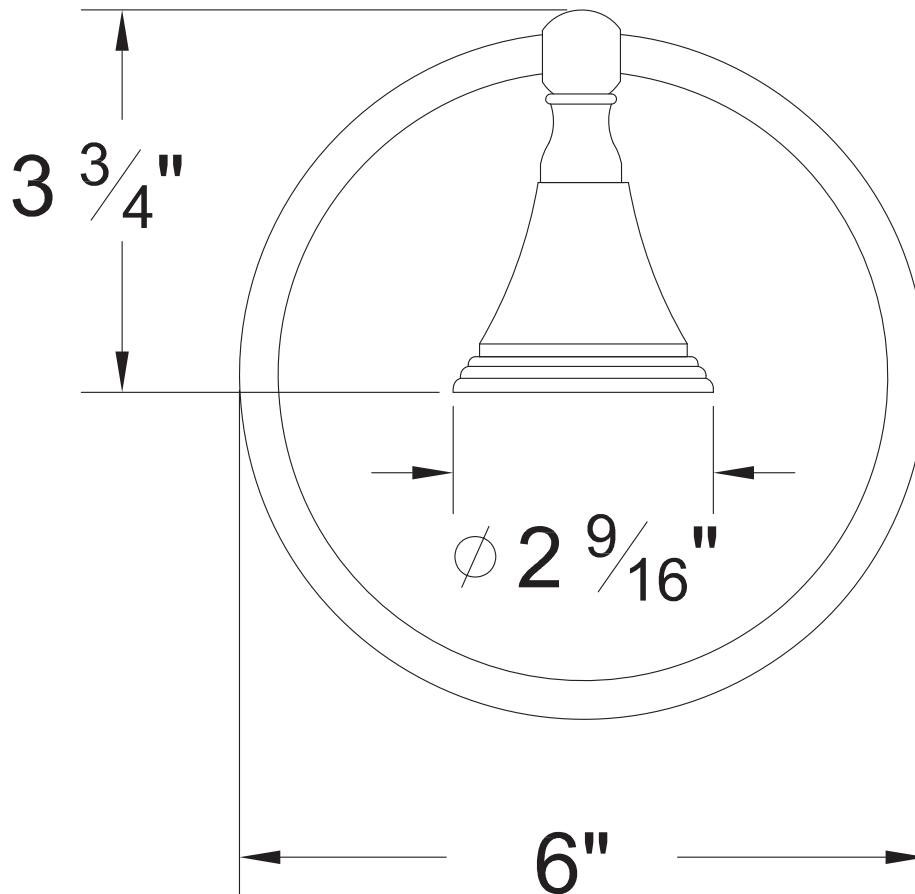

PRODUCT SPECIFICATION SHEET

ITEM # 2264KU
Towel ring

- Matches KT handles

The measurements shown are for reference only. Products and specifications shown are subject to change without notice.