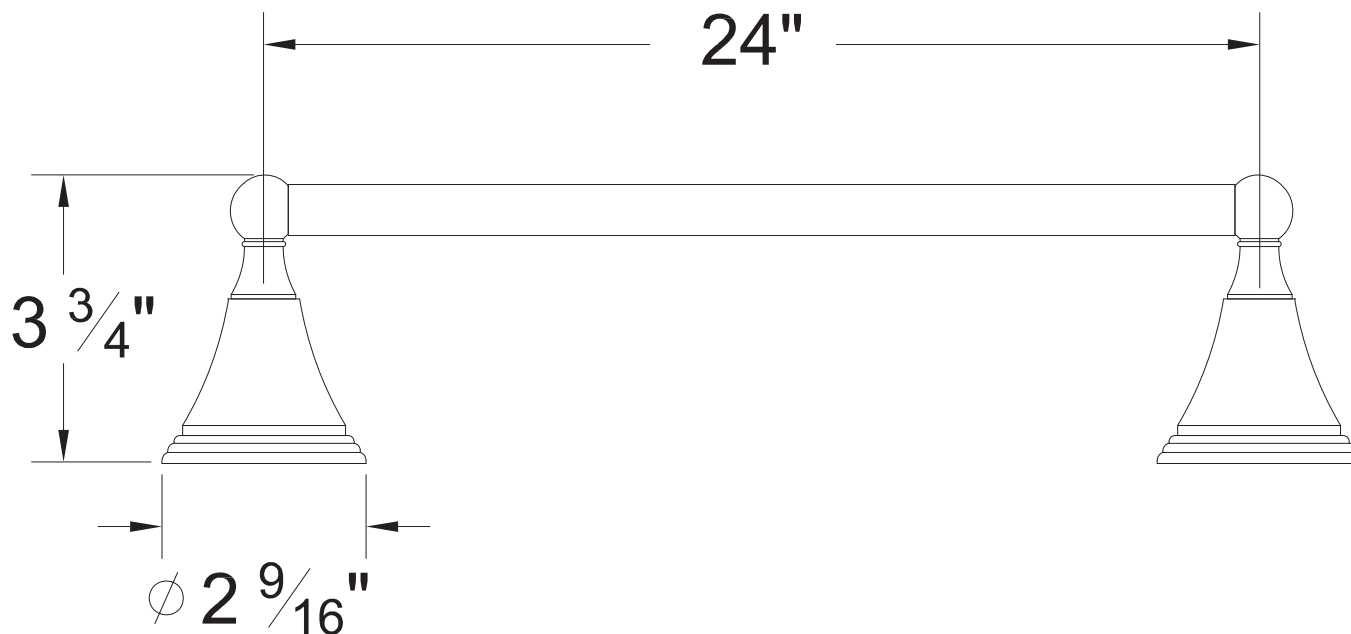

PRODUCT SPECIFICATION SHEET

ITEM # 2261KU
24" Towel bar

- Matches KT handles

The measurements shown are for reference only. Products and specifications shown are subject to change without notice.

www.santecfaucet.com | P: 310.542.0063 F: 310.542.5681