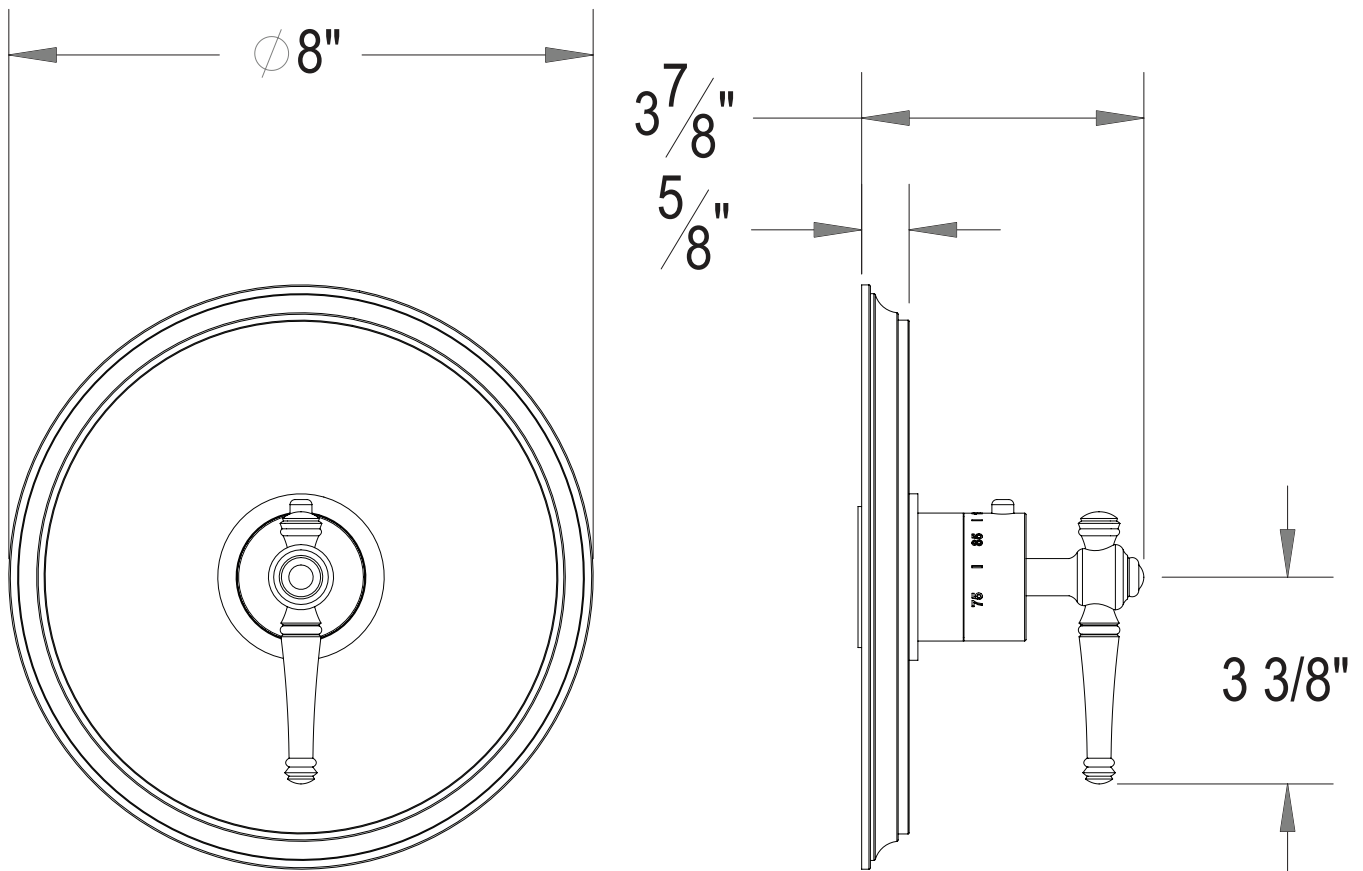

PRODUCT SPECIFICATION SHEET

ITEM # 7093KL-TM

TRIM

3/4" Thermostatic control

- "KL" style handle
- Includes trim plate and handle
- Requires separate volume control
- VALVE NOT INCLUDED
- USE TH-5034 VALVE

The measurements shown are for reference only. Products and specifications shown are subject to change without notice.