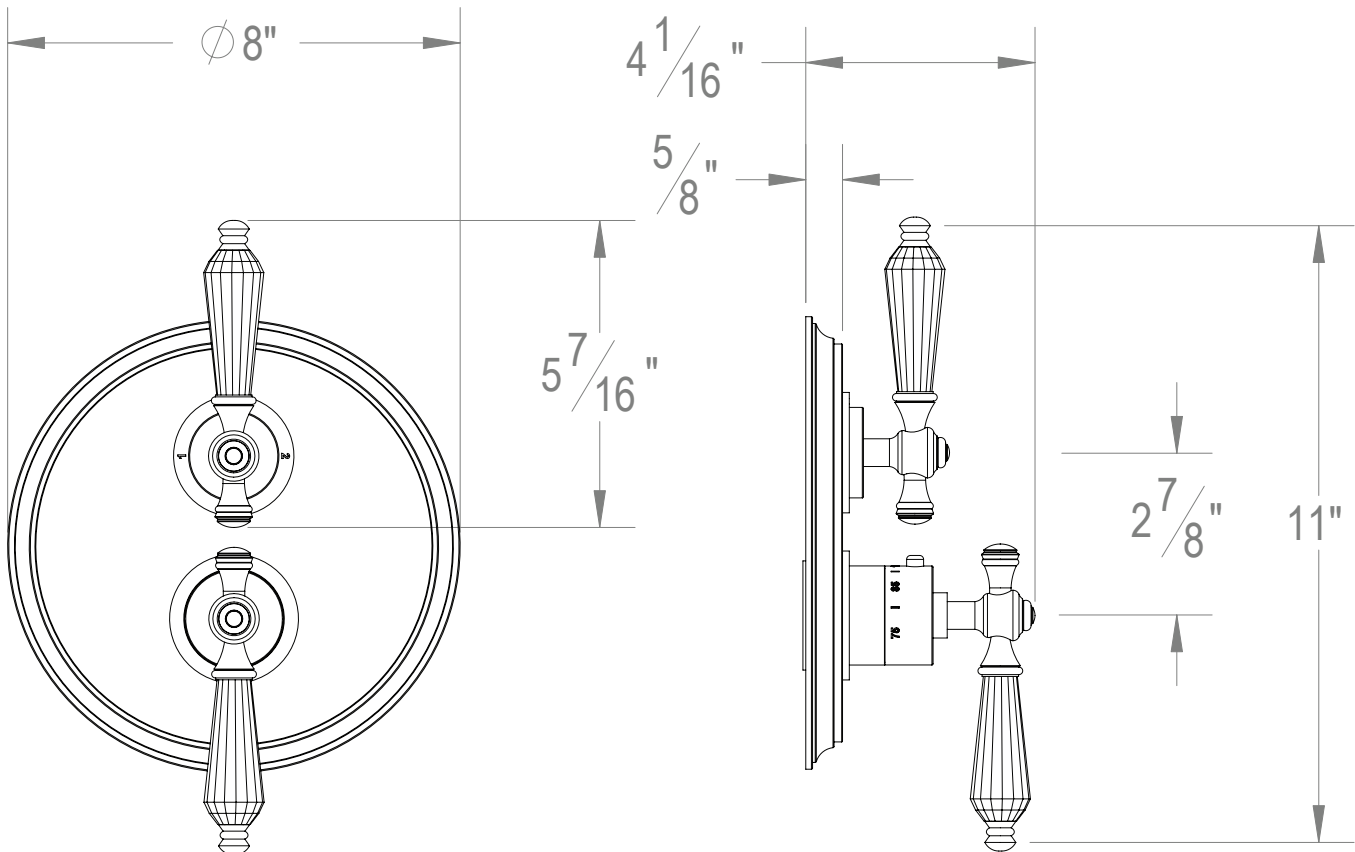

PRODUCT SPECIFICATION SHEET

ITEM # 7097KT-TM

TRIM

1/2" Thermostatic trim with 2-way diverter

- "KT" style handles
- Includes trim plate and handles
- VALVE NOT INCLUDED
- USE TH-8200 VALVE
- Diverter for Two Outlets

The measurements shown are for reference only. Products and specifications shown are subject to change without notice.

www.santecfaucet.com | P: 310.542.0063 F: 310.542.5681