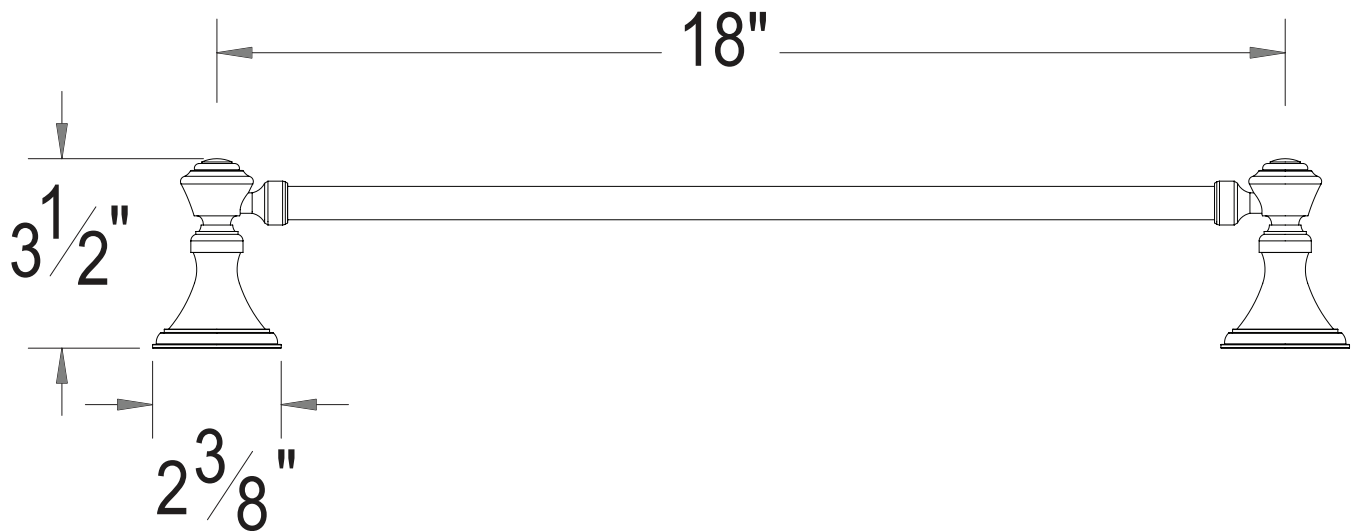

PRODUCT SPECIFICATION SHEET

ITEM # 9562KL
18" Towel bar

- Matches KL handles

The measurements shown are for reference only. Products and specifications shown are subject to change without notice.

www.santecfaucet.com | P: 310.542.0063 F: 310.542.5681