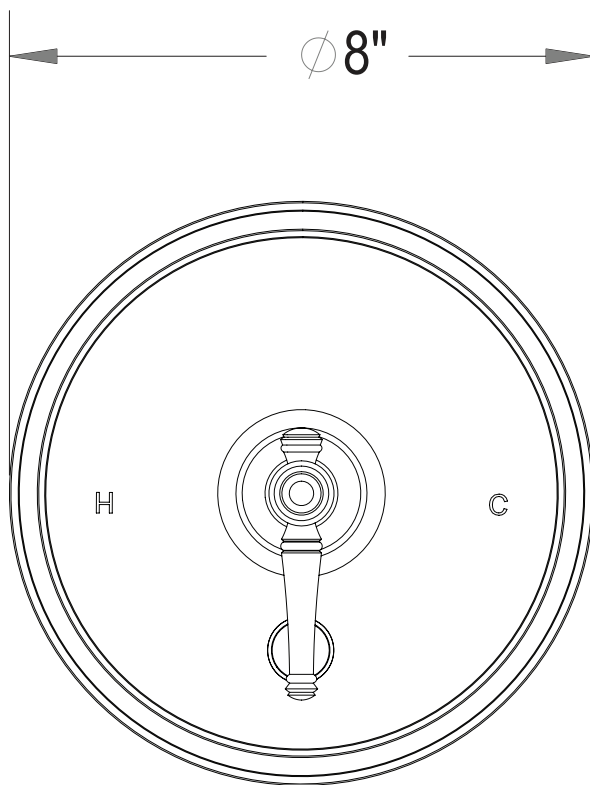

PRODUCT SPECIFICATION SHEET

ITEM # 9535KL-TM

TRIM

**Pressure balanced control
with diverter**

- "KL" style handle
- Includes push button diverter, handle and plate
- VALVE NOT INCLUDED
- USE PB-3950 VALVE

The measurements shown are for reference only. Products and specifications shown are subject to change without notice.

www.santecfaucet.com | P: 310.542.0063 F: 310.542.5681