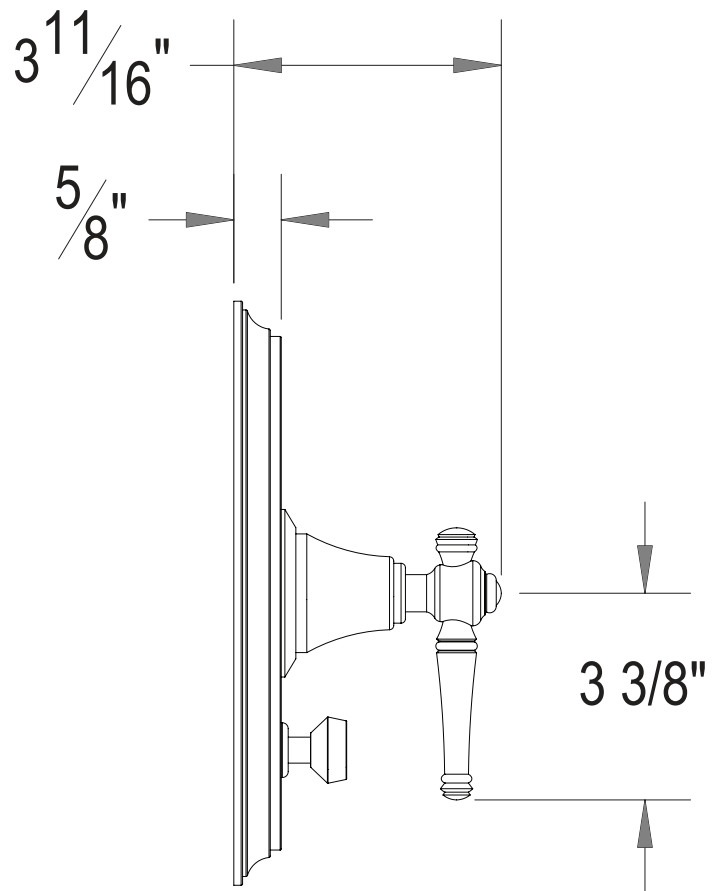

PRODUCT SPECIFICATION SHEET

ITEM # 9535KL-TM

TRIM

**Pressure balanced control
with diverter**

- "KL" style handle
- Includes push button diverter, handle and plate
- VALVE NOT INCLUDED
- USE PB-3950 VALVE

The measurements shown are for reference only. Products and specifications shown are subject to change without notice.

www.santecfaucet.com | P: 310.542.0063 F: 310.542.5681