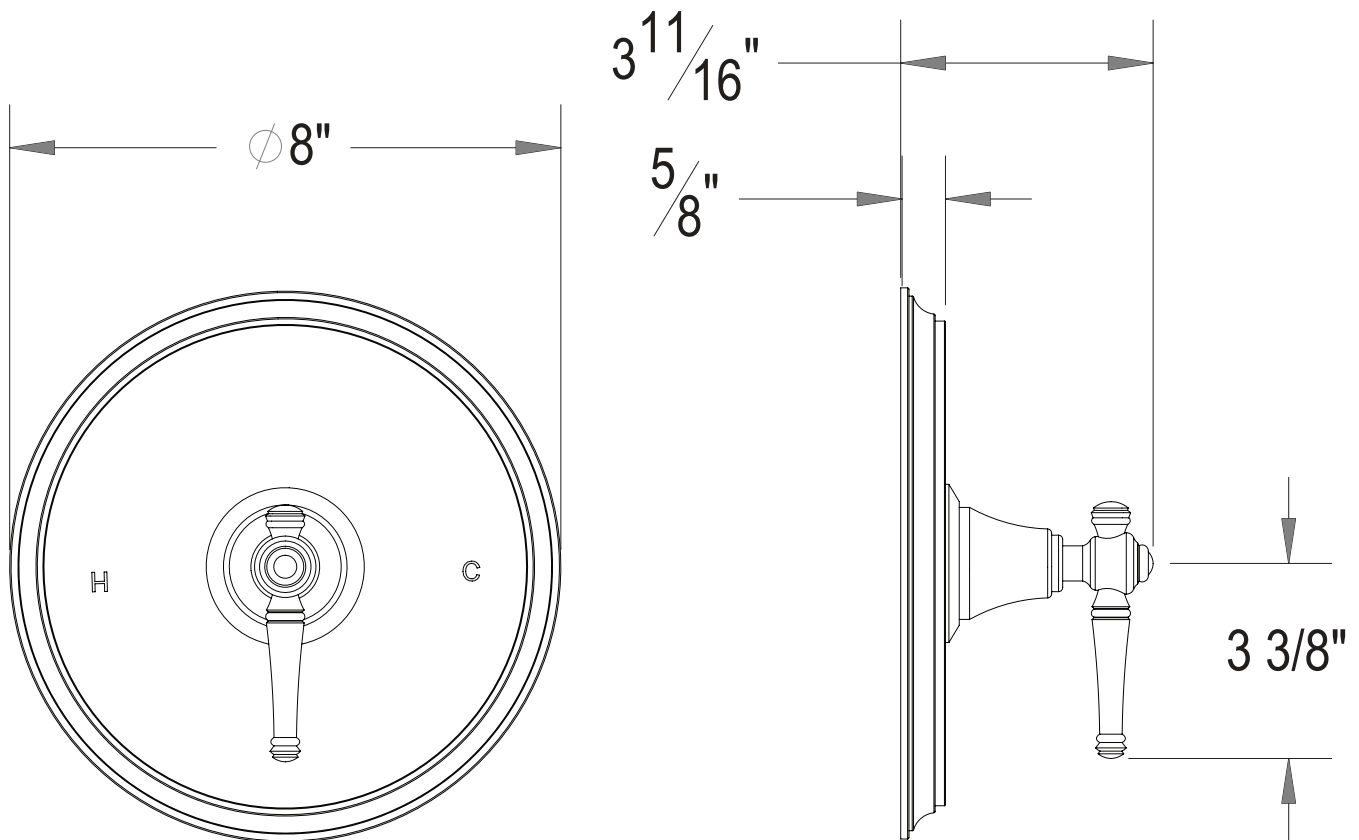

PRODUCT SPECIFICATION SHEET

ITEM # 9531KL-TM

TRIM

Pressure balanced control

- "KL" style handle
- Includes standard shower plate and handle
- VALVE NOT INCLUDED
- USE PB-3800 VALVE

The measurements shown are for reference only. Products and specifications shown are subject to change without notice.