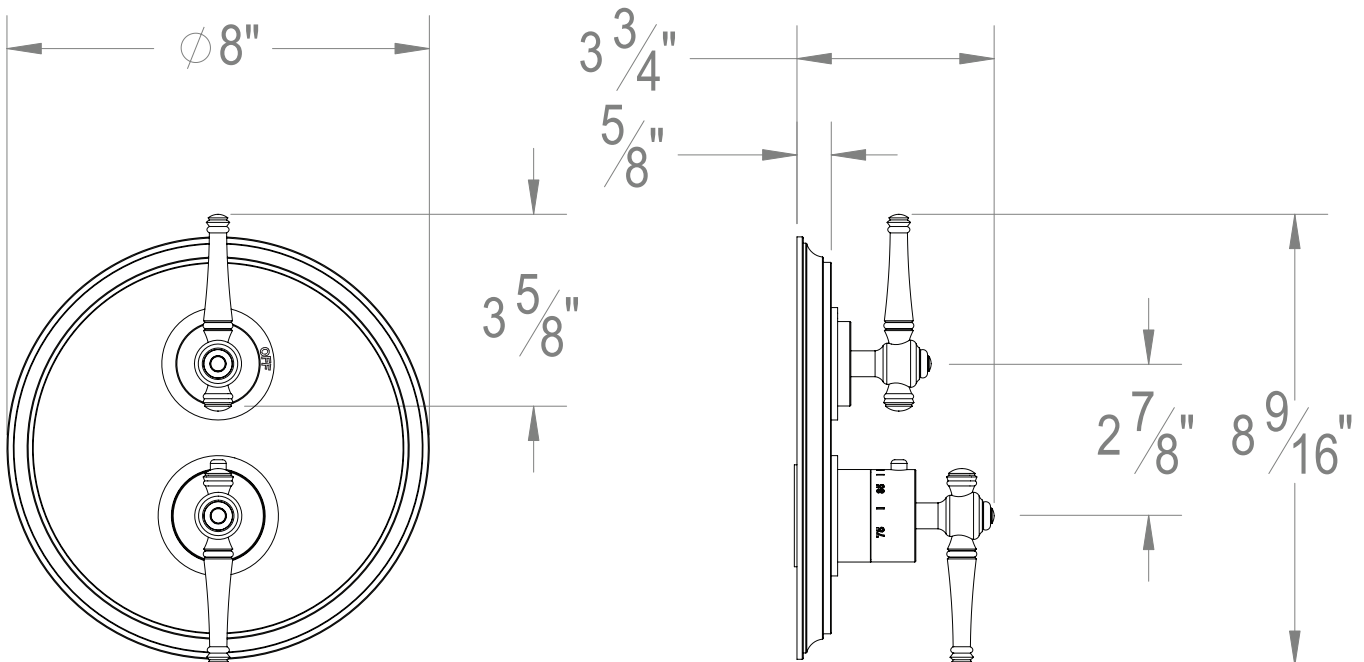

PRODUCT SPECIFICATION SHEET

ITEM # 7095KL-TM

TRIM

1/2" Thermostatic trim with volume control

- "KL" style handles
- Includes trim plate and handles
- VALVE NOT INCLUDED
- USE TH-8000 VALVE
- Volume Control for One Outlet

The measurements shown are for reference only. Products and specifications shown are subject to change without notice.