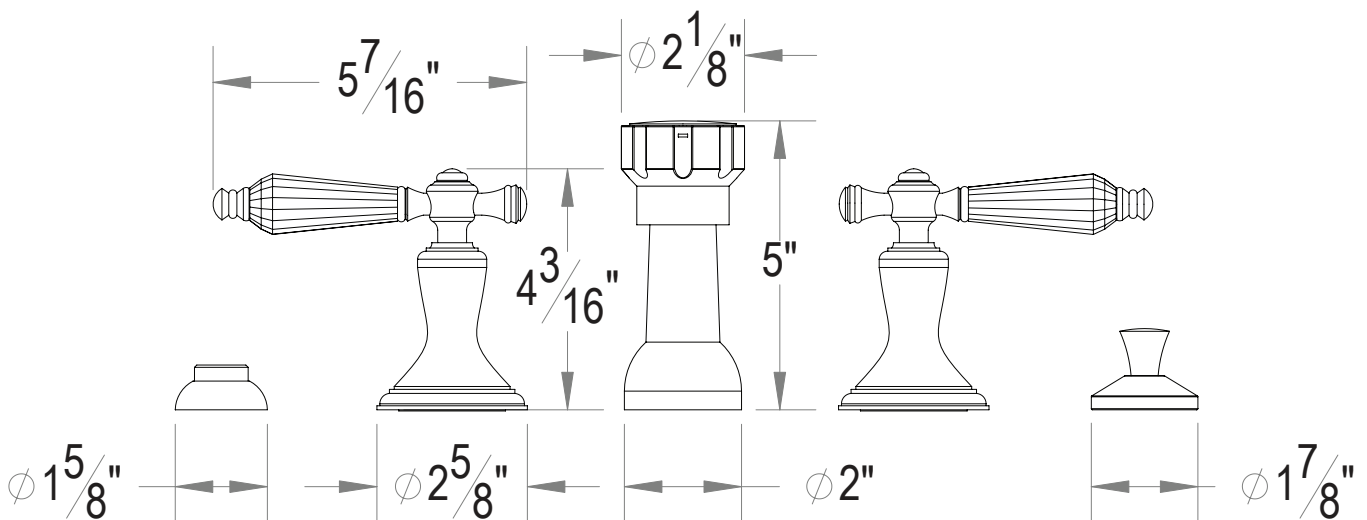

PRODUCT SPECIFICATION SHEET

ITEM # 9570KT
Bidet fitting

- “KT” style handles
- Includes an integral vacuum breaker
- Includes aerated spray
- Includes 1-1/4” pop-up drain assembly
- 1/4 turn ceramic disk cartridge

The measurements shown are for reference only. Products and specifications shown are subject to change without notice.