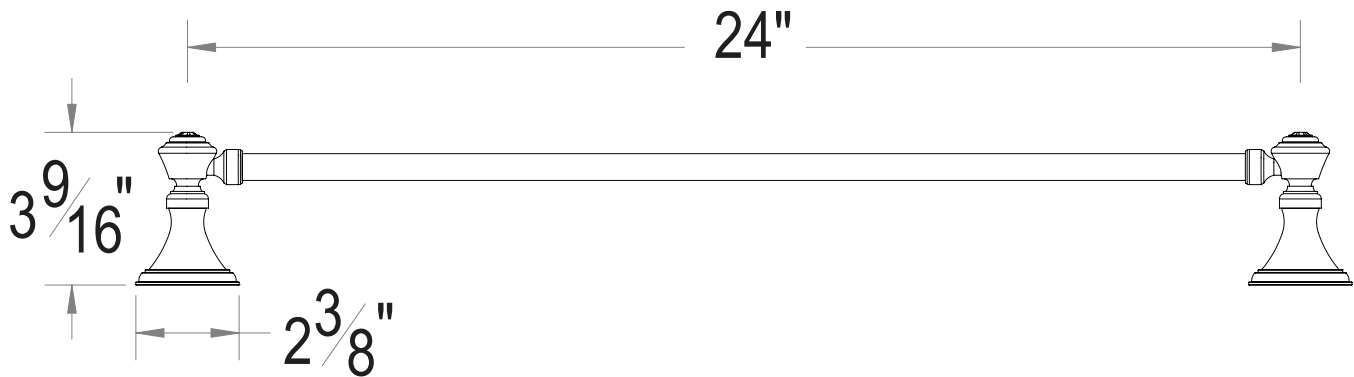

PRODUCT SPECIFICATION SHEET

ITEM # 9561KT
24" Towel bar

- Matches KT handles

The measurements shown are for reference only. Products and specifications shown are subject to change without notice.

www.santecfaucet.com | P: 310.542.0063 F: 310.542.5681