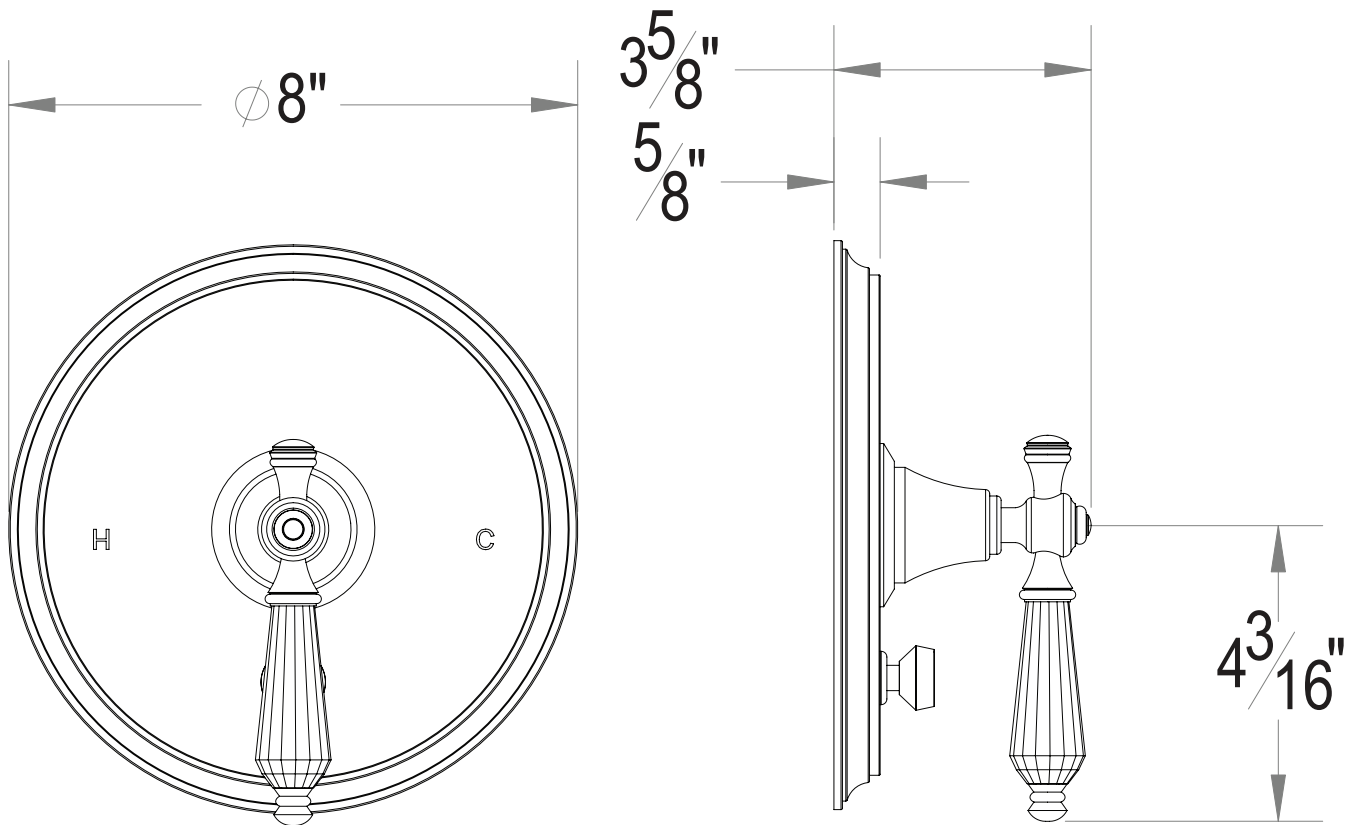

PRODUCT SPECIFICATION SHEET

ITEM # 9535KT-TM

TRIM

**Pressure balanced control
with diverter**

- "KT" style handle
- Includes push button diverter, handle and plate
- VALVE NOT INCLUDED
- USE PB-3950 VALVE

The measurements shown are for reference only. Products and specifications shown are subject to change without notice.

www.santecfaucet.com | P: 310.542.0063 F: 310.542.5681