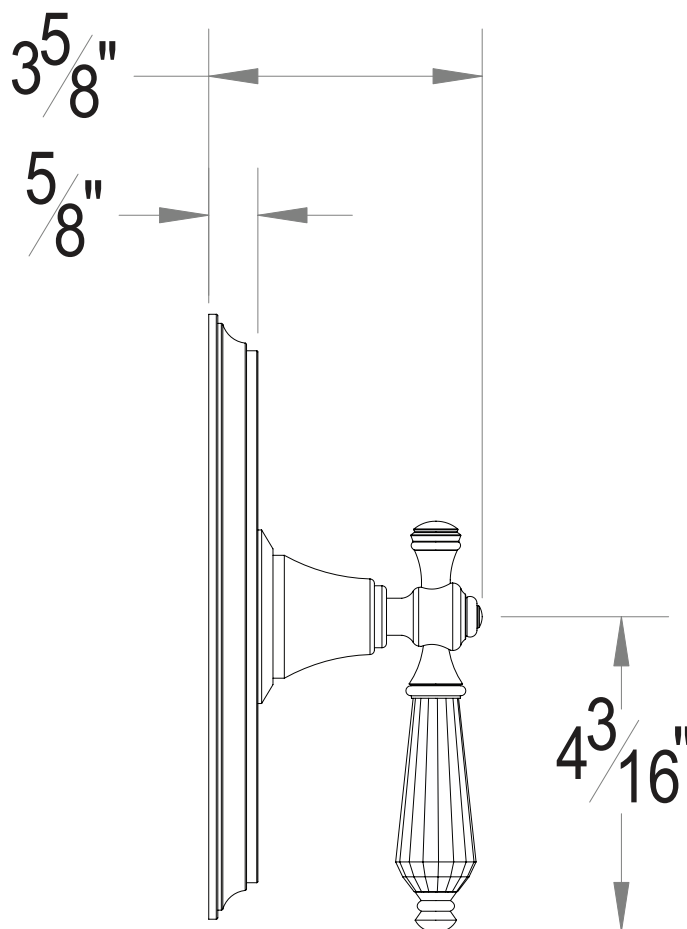

#### Pressure balanced control

- "KT" style handle
- Includes standard shower plate and handle
- VALVE NOT INCLUDED
- USE PB-3800 VALVE

The measurements shown are for reference only. Products and specifications shown are subject to change without notice.