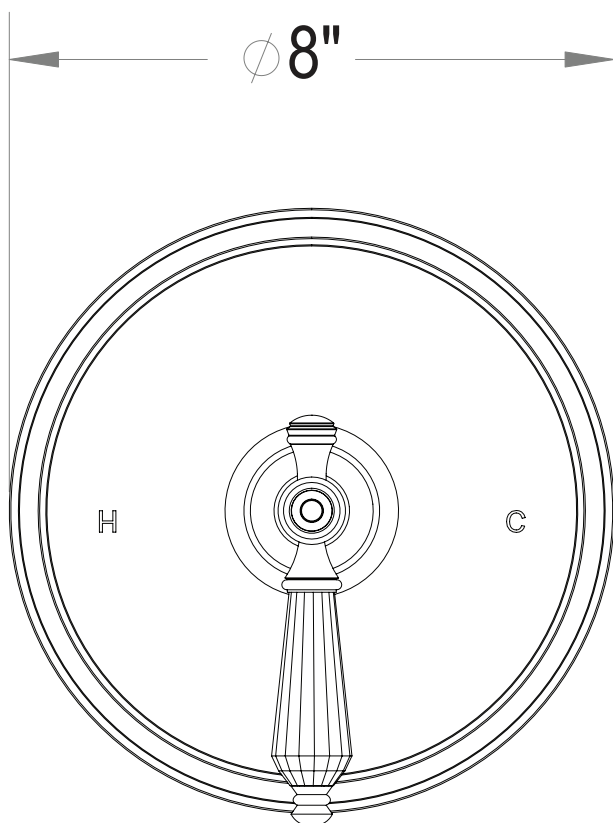

#### Pressure balanced control

- "KT" style handle
- Includes standard shower plate and handle
- VALVE NOT INCLUDED
- USE PB-3800 VALVE

The measurements shown are for reference only. Products and specifications shown are subject to change without notice.