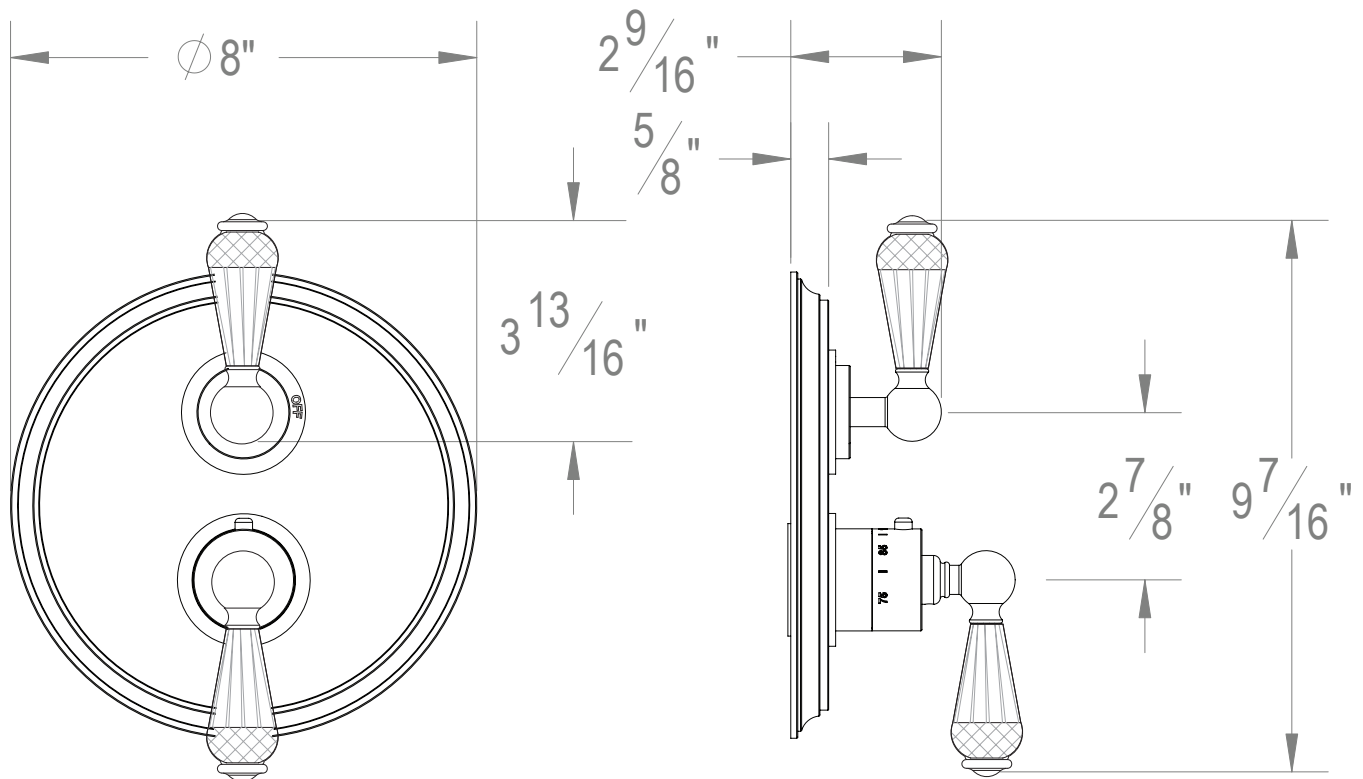

PRODUCT SPECIFICATION SHEET

ITEM # 7095EC-TM
TRIM
1/2" Thermostatic trim with
volume control

- "EY" style handles
- Includes trim plate and handles
- VALVE NOT INCLUDED
- USE TH-8000 VALVE
- Volume Control for One Outlet

The measurements shown are for reference only. Products and specifications shown are subject to change without notice.