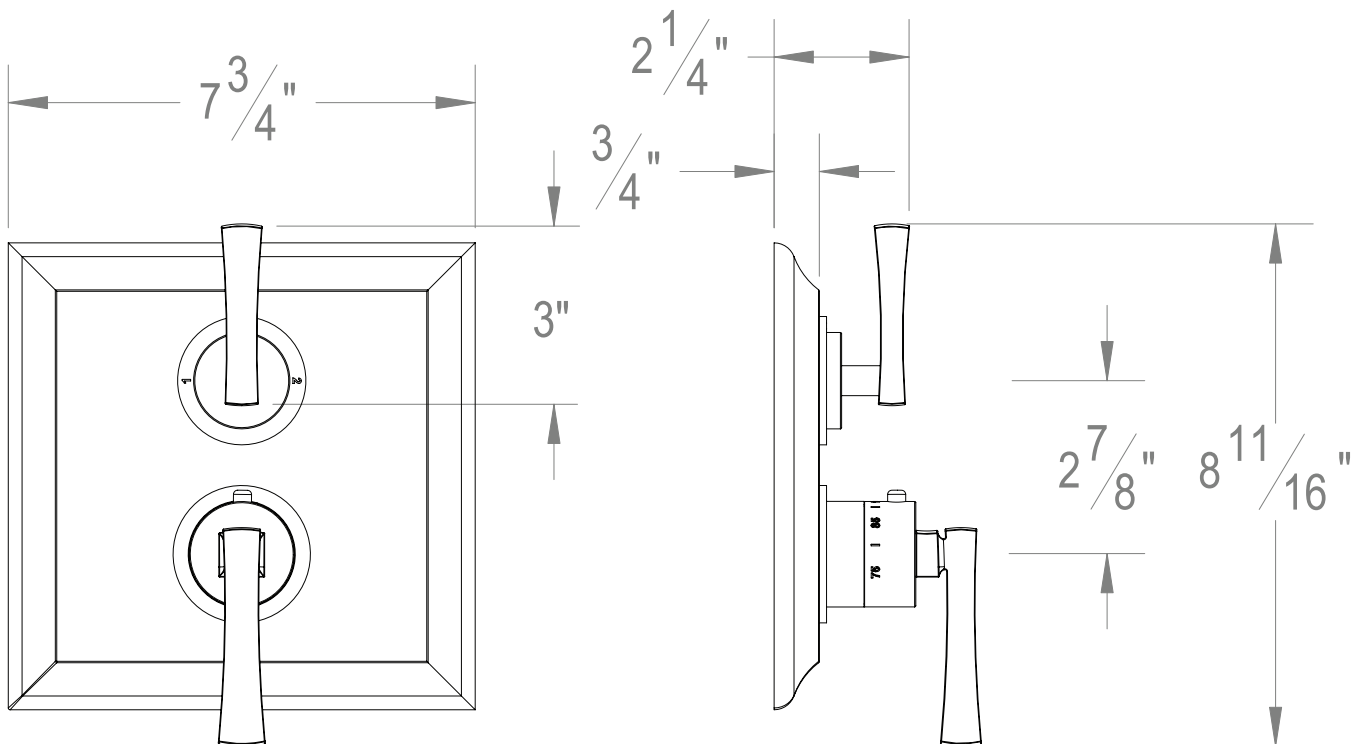

## PRODUCT SPECIFICATION SHEET

#### 1/2" Thermostatic trim with 2-way diverter

- "ED" style handles
- Includes trim plate and handles
- VALVE NOT INCLUDED
- USE TH-8200 VALVE
- Diverter for Two Outlets

The measurements shown are for reference only. Products and specifications shown are subject to change without notice.