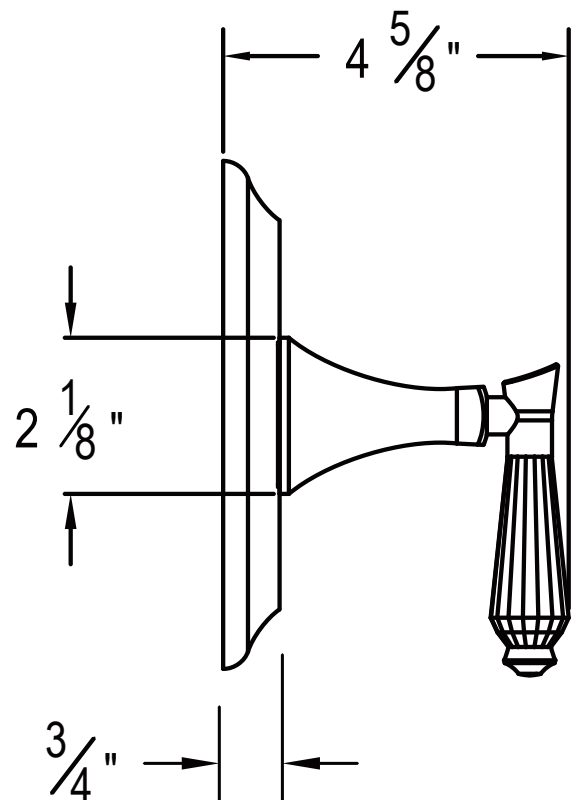

PRODUCT SPECIFICATION SHEET

ITEM # 9231DC-TM

TRIM

Pressure balanced control

- "DC" style handle
- Includes standard shower plate and handle
- VALVE NOT INCLUDED
- USE PB-3800 VALVE

The measurements shown are for reference only. Products and specifications shown are subject to change without notice.