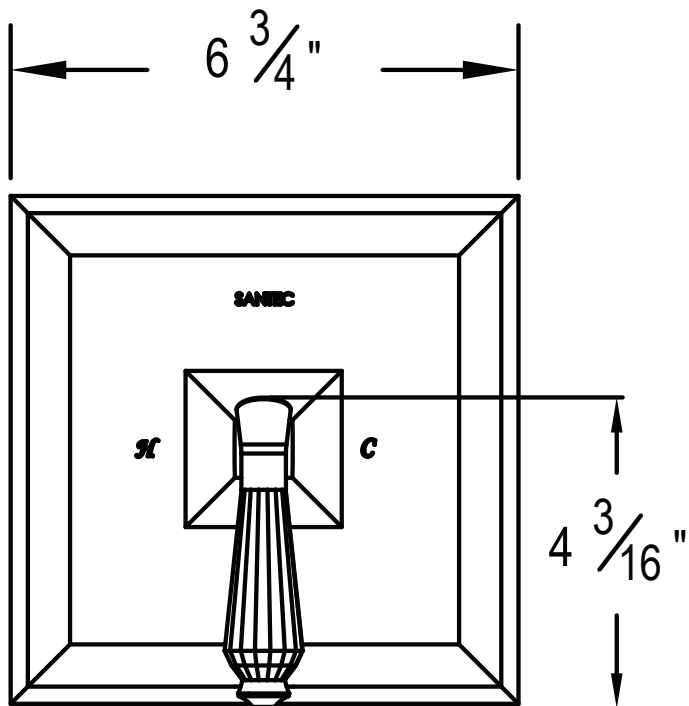

PRODUCT SPECIFICATION SHEET

ITEM # 9231DC-TM

TRIM

Pressure balanced control

- "DC" style handle
- Includes standard shower plate and handle
- VALVE NOT INCLUDED
- USE PB-3800 VALVE

The measurements shown are for reference only. Products and specifications shown are subject to change without notice.