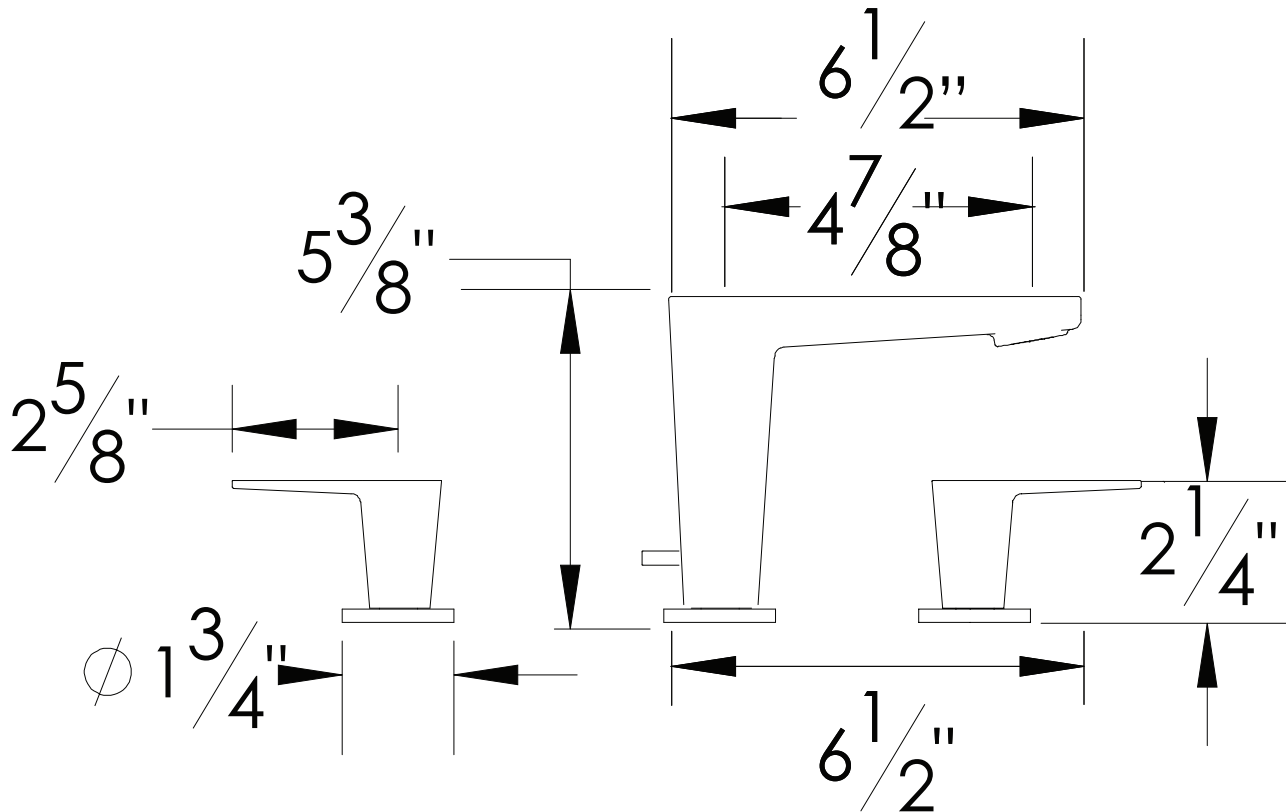

PRODUCT SPECIFICATION SHEET

ITEM # 3720HY Widespread lavatory set

- "HY" style handles
- Solid brass
- Includes pop-up drain assembly
- 1/4 turn ceramic disc cartridge
- 1.2 GPM (CALGreen Compliant)

The measurements shown are for reference only. Products and specifications shown are subject to change without notice.

www.santecfaucet.com | P: 310.542.0063 F: 310.542.5681