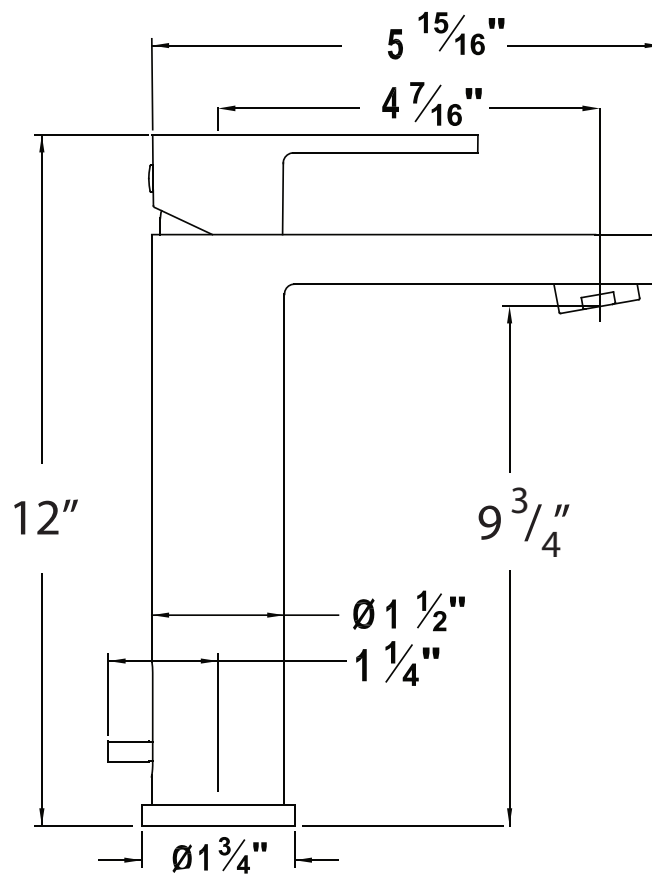

## PRODUCT SPECIFICATION SHEET

### ITEM # 6681BO Extended single control lavatory set

- "BO" style handle
- Solid brass
- Includes pop-up drain assembly
- 1/4 turn ceramic disc cartridge
- 1.2 GPM (CALGreen Compliant)

The measurements shown are for reference only. Products and specifications shown are subject to change without notice.