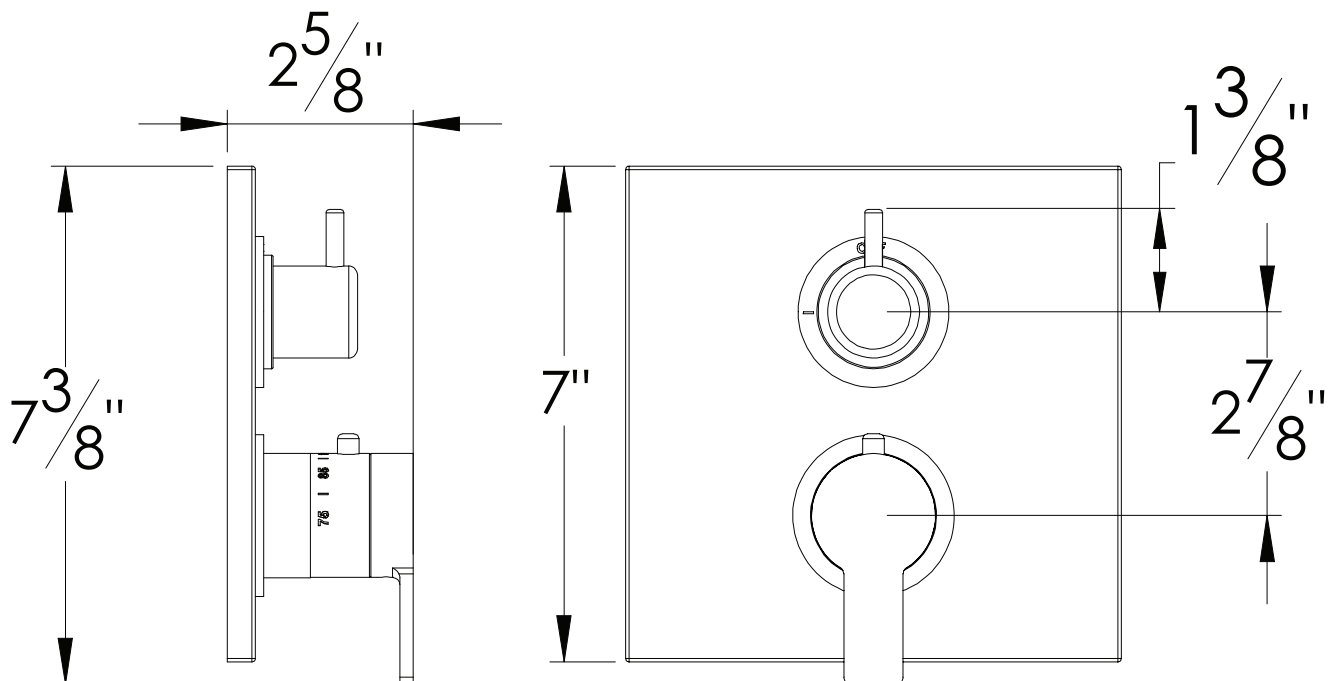

PRODUCT SPECIFICATION SHEET

ITEM # 7099MD-TM

TRIM

1/2" Thermostatic trim with volume control and 3-way diverter

- "MD" style handles
- Includes trim plate and handles
- VALVE NOT INCLUDED
- USE TH-8300 VALVE
- Shut-off / diverter for Three Outlets

The measurements shown are for reference only. Products and specifications shown are subject to change without notice.