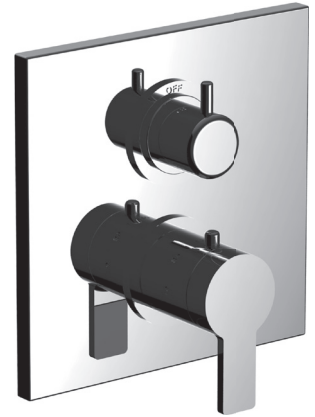

PRODUCT SPECIFICATION SHEET

ITEM # 7099MD-TM

TRIM

1/2" Thermostatic trim with volume control and 3-way diverter

- "MD" style handles
- Includes trim plate and handles
- VALVE NOT INCLUDED
- USE TH-8300 VALVE
- Shut-off / diverter for Three Outlets