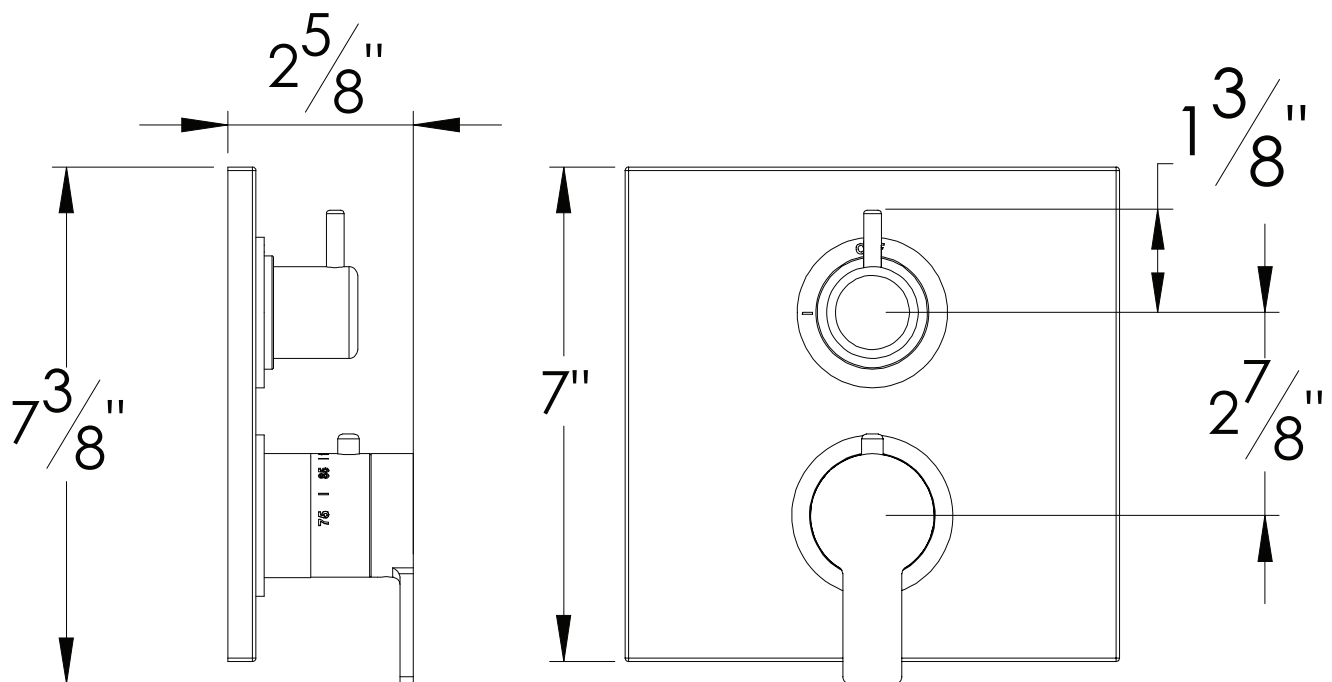

PRODUCT SPECIFICATION SHEET

ITEM # 7095MD-TM

TRIM

1/2" Thermostatic trim with volume control

- "MD" style handles
- Includes trim plate and handles
- VALVE NOT INCLUDED
- USE TH-8000 VALVE
- Volume Control for One Outlet

The measurements shown are for reference only. Products and specifications shown are subject to change without notice.

www.santecfaucet.com | P: 310.542.0063 F: 310.542.5681