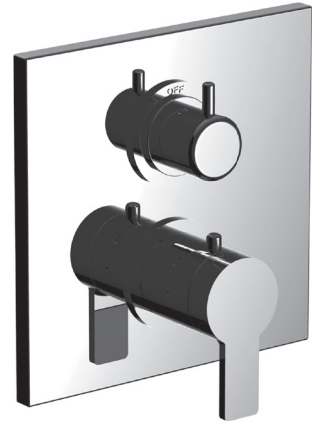

PRODUCT SPECIFICATION SHEET

ITEM # 7095MD-TM

TRIM

1/2" Thermostatic trim with volume control

- "MD" style handles
- Includes trim plate and handles
- VALVE NOT INCLUDED
- USE TH-8000 VALVE
- Volume Control for One Outlet