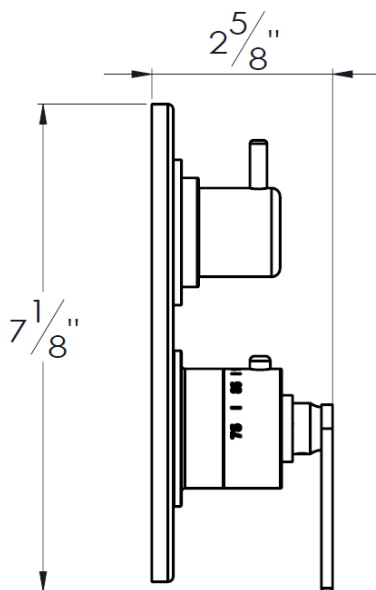

PRODUCT SPECIFICATION SHEET

ITEM # 7099HY-TM
TRIM (Non-Shared function)
1/2" Thermostatic trim with
3-way diverter

- "HY" style handles
- Includes trim plate and handles
- VALVE NOT INCLUDED
- USE TH-8310 VALVE
- Shut-off / diverter for Three Outlets

The measurements shown are for reference only. Products and specifications shown are subject to change without notice.

www.santecfaucet.com | P: 310.542.0063 F: 310.542.5681