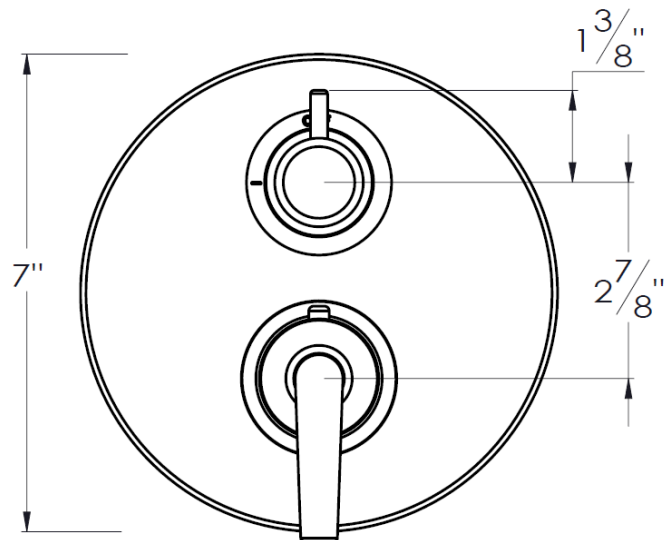

PRODUCT SPECIFICATION SHEET

ITEM # 7099HY-TM
TRIM (Non-Shared function)
1/2" Thermostatic trim with
3-way diverter

- "HY" style handles
- Includes trim plate and handles
- VALVE NOT INCLUDED
- USE TH-8310 VALVE
- Shut-off / diverter for Three Outlets

The measurements shown are for reference only. Products and specifications shown are subject to change without notice.

www.santecfaucet.com | P: 310.542.0063 F: 310.542.5681