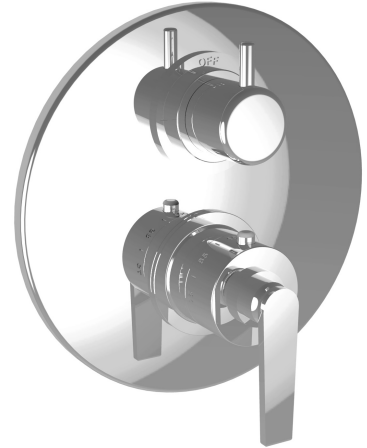

PRODUCT SPECIFICATION SHEET

ITEM # 7099HY-TM
TRIM (Non-Shared function)
1/2" Thermostatic trim with
3-way diverter

- "HY" style handles
- Includes trim plate and handles
- VALVE NOT INCLUDED
- USE TH-8310 VALVE
- Shut-off / diverter for Three Outlets