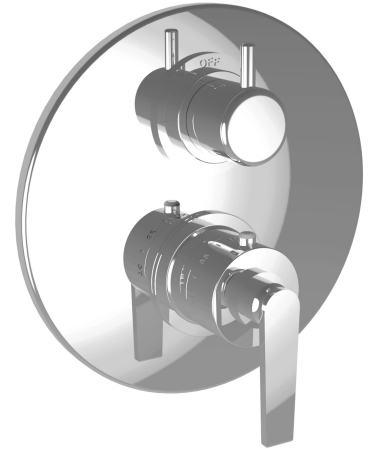

PRODUCT SPECIFICATION SHEET

ITEM # 7095HY-TM

TRIM

1/2" Thermostatic trim with volume control

- "MD" style handles
- Includes trim plate and handles
- VALVE NOT INCLUDED
- USE TH-8000 VALVE
- Volume Control for One Outlet

The measurements shown are for reference only. Products and specifications shown are subject to change without notice.

www.santecfaucet.com | P: 310.542.0063 F: 310.542.5681