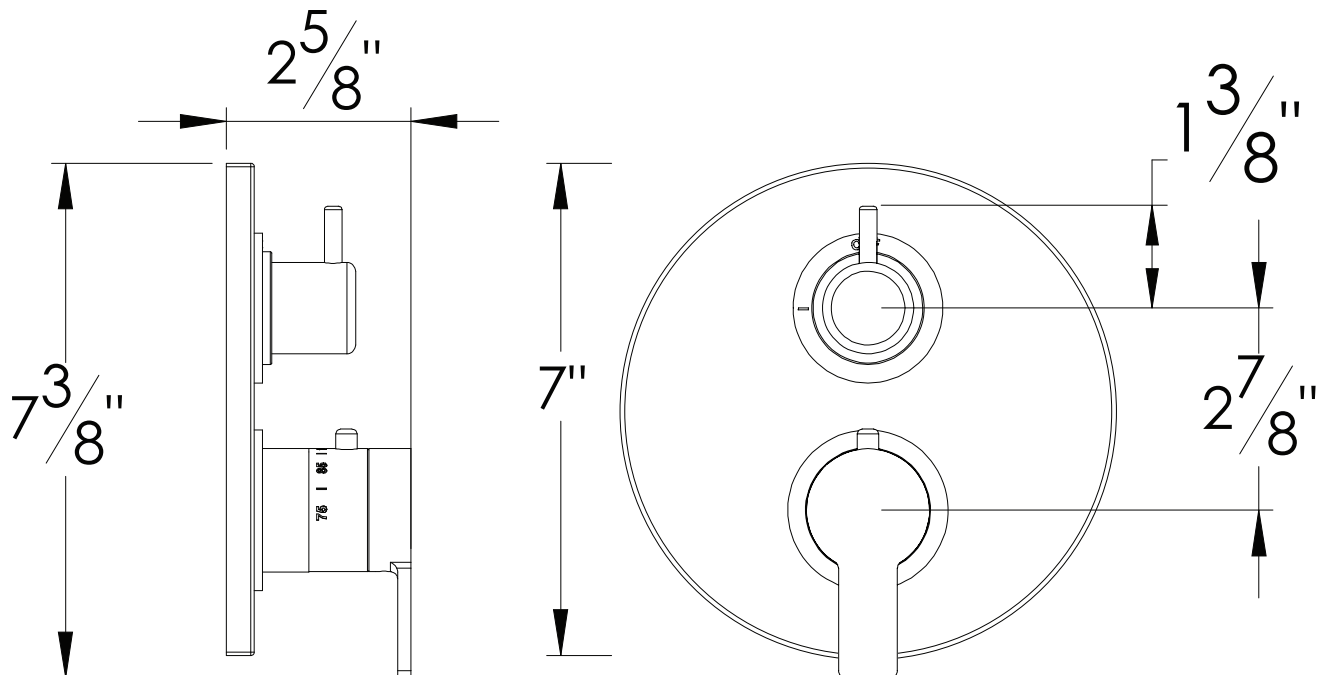

PRODUCT SPECIFICATION SHEET

ITEM # 7095HY-TM

TRIM

1/2" Thermostatic trim with volume control

- "MD" style handles
- Includes trim plate and handles
- VALVE NOT INCLUDED
- USE TH-8000 VALVE
- Volume Control for One Outlet

The measurements shown are for reference only. Products and specifications shown are subject to change without notice.

www.santecfaucet.com | P: 310.542.0063 F: 310.542.5681