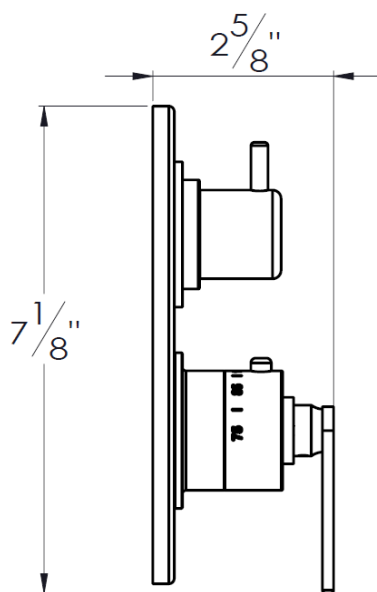

PRODUCT SPECIFICATION SHEET

ITEM # 7095HY-TM

TRIM

1/2" Thermostatic trim with volume control

- "HY" style handles
- Includes trim plate and handles
- VALVE NOT INCLUDED
- USE TH-8010 VALVE
- Volume Control for One Outlet

The measurements shown are for reference only. Products and specifications shown are subject to change without notice.

www.santecfaucet.com | P: 310.542.0063 F: 310.542.5681