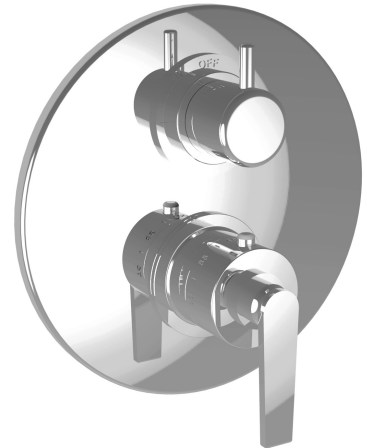

PRODUCT SPECIFICATION SHEET

ITEM # 7095HY-TM

TRIM

1/2" Thermostatic trim with volume control

- "HY" style handles
- Includes trim plate and handles
- VALVE NOT INCLUDED
- USE TH-8010 VALVE
- Volume Control for One Outlet