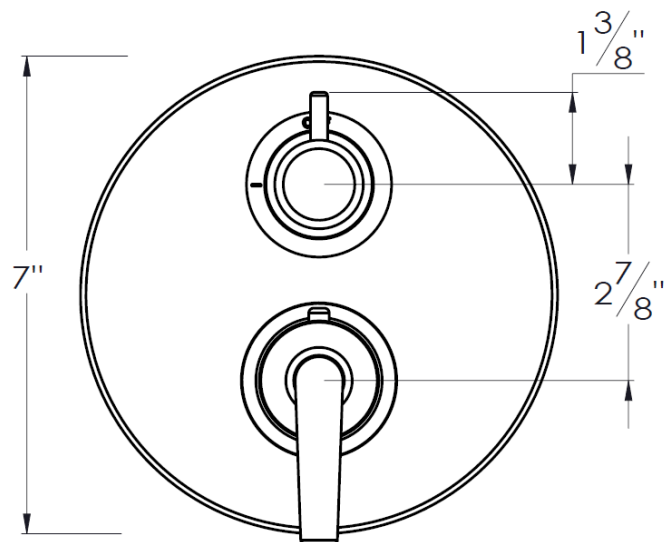

PRODUCT SPECIFICATION SHEET

ITEM # 7095HY-TM

TRIM

1/2" Thermostatic trim with volume control

- "HY" style handles
- Includes trim plate and handles
- VALVE NOT INCLUDED
- USE TH-8010 VALVE
- Volume Control for One Outlet

The measurements shown are for reference only. Products and specifications shown are subject to change without notice.

www.santecfaucet.com | P: 310.542.0063 F: 310.542.5681