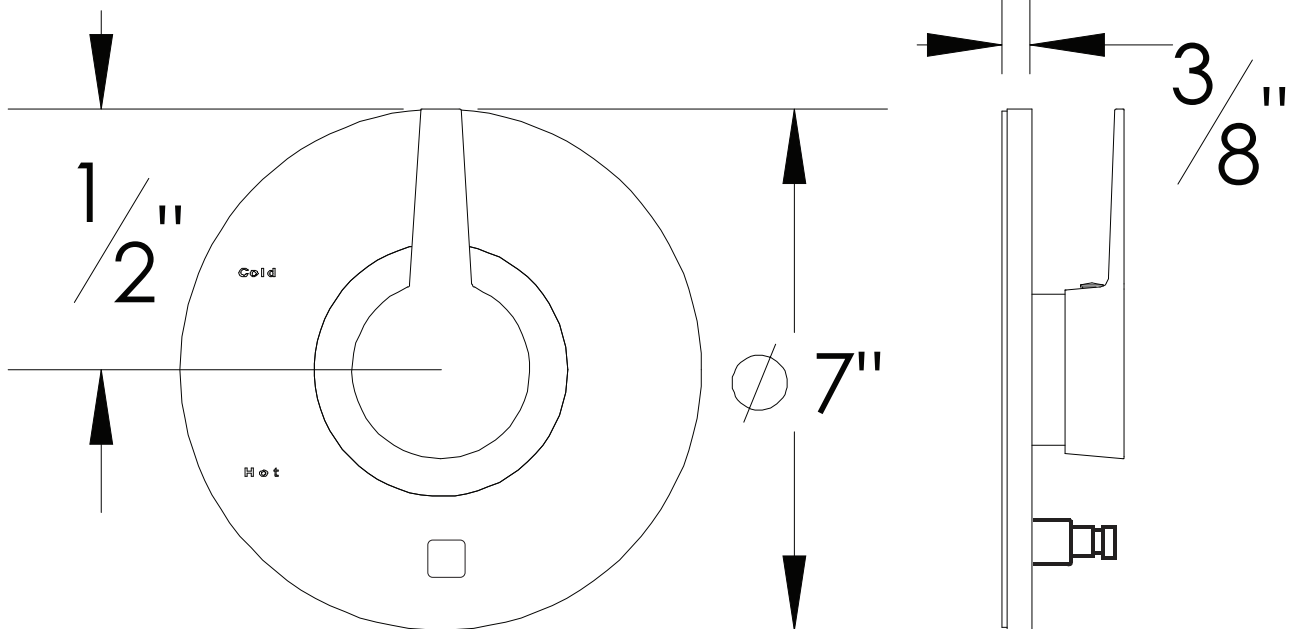

PRODUCT SPECIFICATION SHEET

ITEM # 3735HY-TM

TRIM

Pressure balanced control with diverter

- "HY" style handle
- Includes push button diverter, handle and plate
- VALVE NOT INCLUDED
- USE PB-3750 VALVE

The measurements shown are for reference only. Products and specifications shown are subject to change without notice.