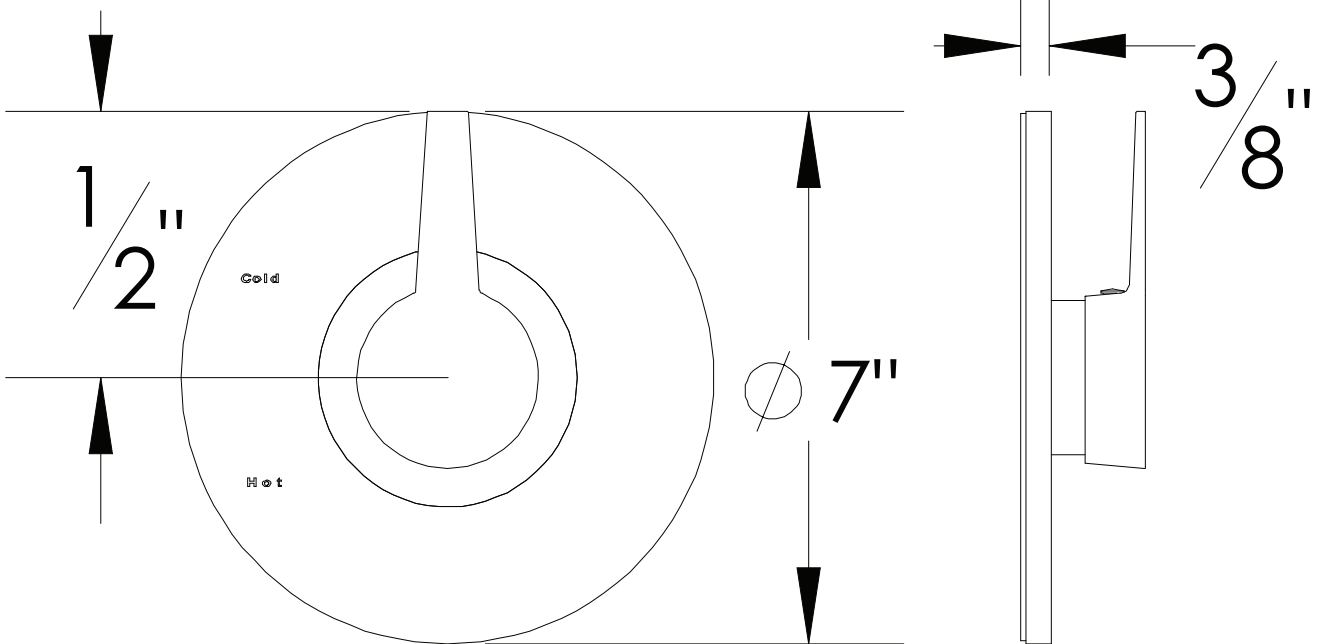

PRODUCT SPECIFICATION SHEET

ITEM # 3731HY-TM

TRIM

Pressure balanced control

- "HY" style handle
- Includes standard shower plate and handle
- VALVE NOT INCLUDED
- USE PB-3600 VALVE

The measurements shown are for reference only. Products and specifications shown are subject to change without notice.