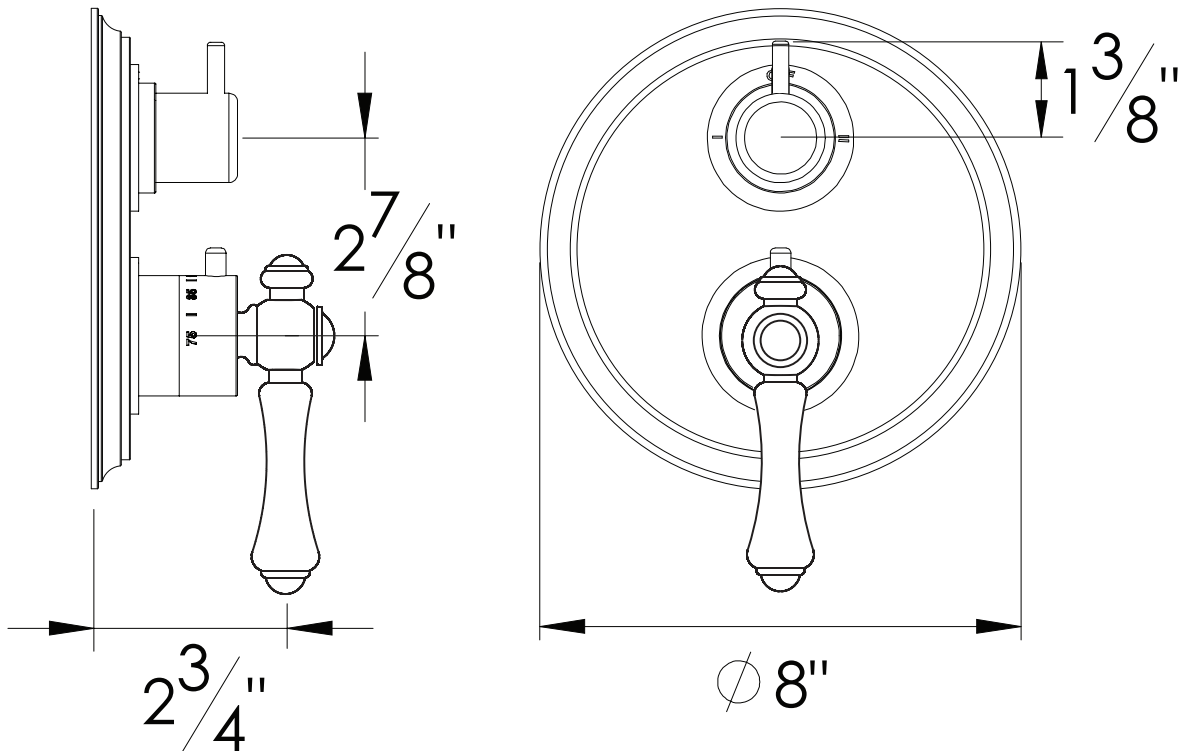

## PRODUCT SPECIFICATION SHEET

#### 1/2" Thermostatic trim with volume control and 3-way diverter

- "GL" style handles
- Includes trim plate and handles
- VALVE NOT INCLUDED
- USE TH-8300 VALVE
- Shut-off / diverter for Three Outlets