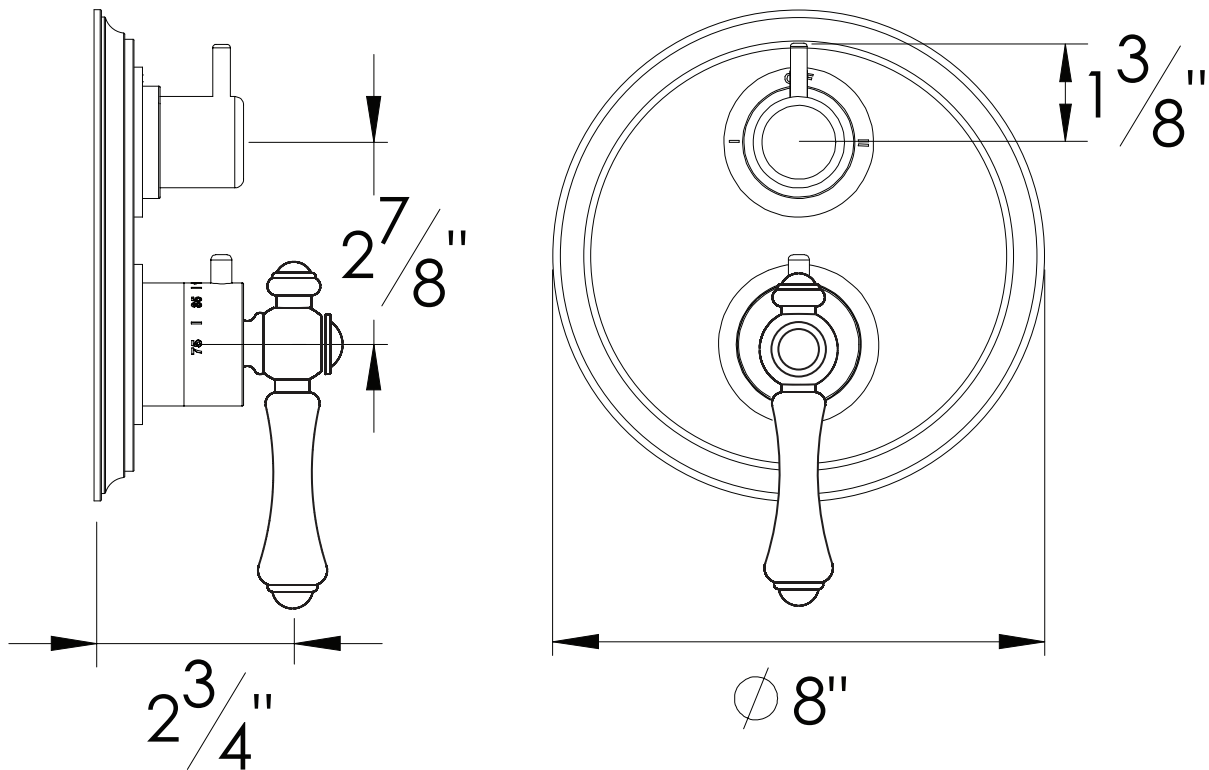

PRODUCT SPECIFICATION SHEET

ITEM # 7097GL-TM

TRIM

1/2" Thermostatic trim with volume control and 2-way diverter

- "GL" style handles
- Includes trim plate and handles
- VALVE NOT INCLUDED
- USE TH-8200 VALVE
- Shut-off / diverter for Two Outlets

The measurements shown are for reference only. Products and specifications shown are subject to change without notice.

www.santecfaucet.com | P: 310.542.0063 F: 310.542.5681