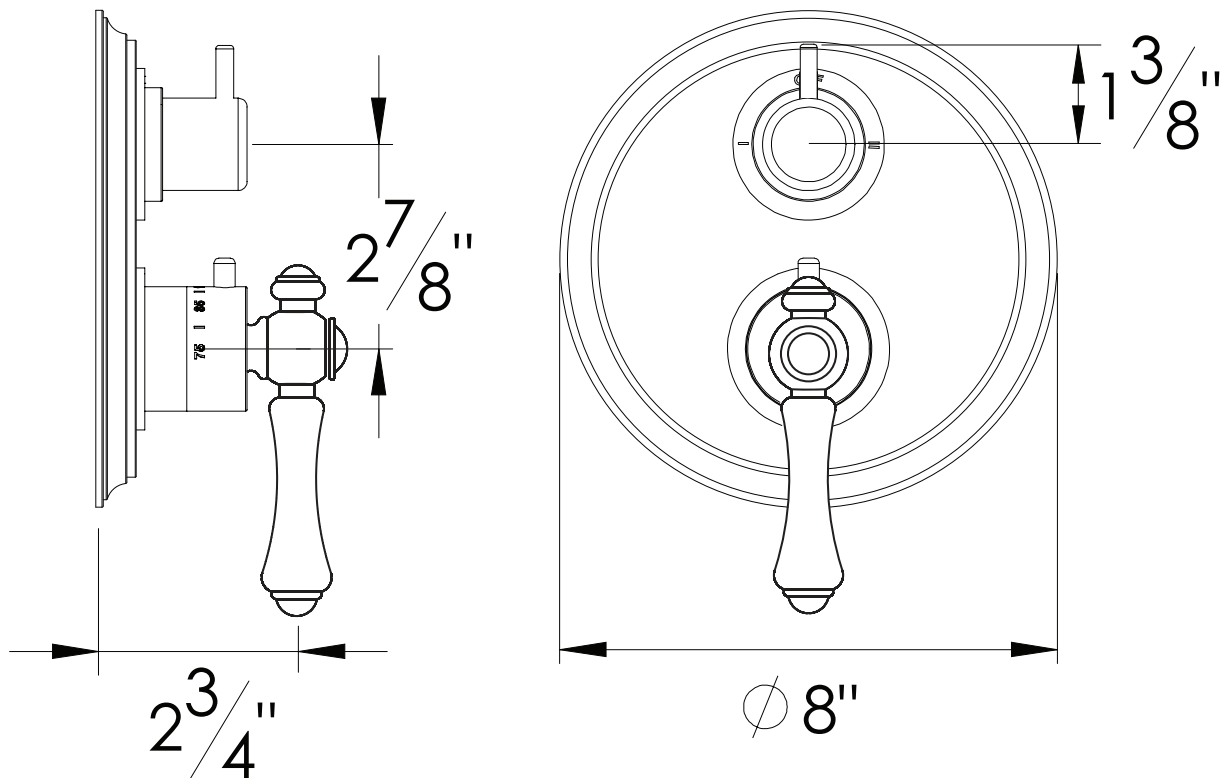

PRODUCT SPECIFICATION SHEET

ITEM # 7095GL-TM

TRIM

1/2" Thermostatic trim with volume control

- "GL" style handles
- Includes trim plate and handles
- VALVE NOT INCLUDED
- USE TH-8000 VALVE
- Volume Control for One Outlet

The measurements shown are for reference only. Products and specifications shown are subject to change without notice.