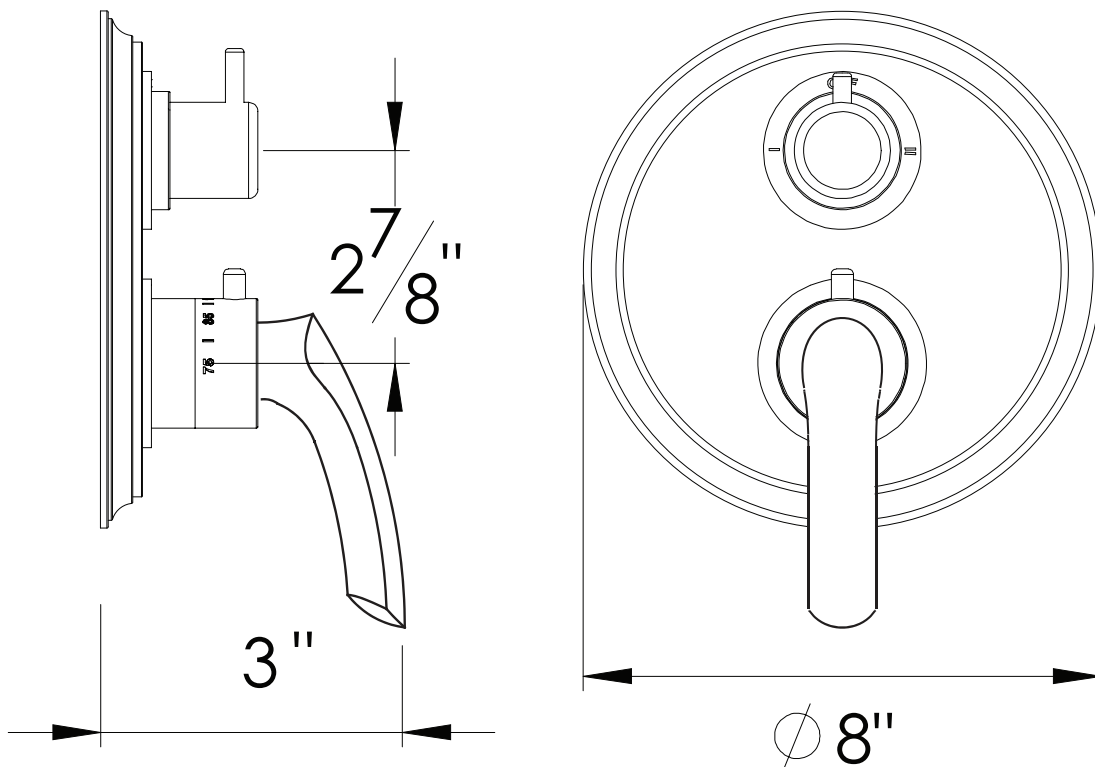

PRODUCT SPECIFICATION SHEET

ITEM # 7097BL-TM

TRIM

1/2" Thermostatic trim with volume control and 2-way diverter

- "BL" style handles
- Includes trim plate and handles
- VALVE NOT INCLUDED
- USE TH-8200 VALVE
- Shut-off / diverter for Two Outlets

The measurements shown are for reference only. Products and specifications shown are subject to change without notice.

www.santecfaucet.com | P: 310.542.0063 F: 310.542.5681