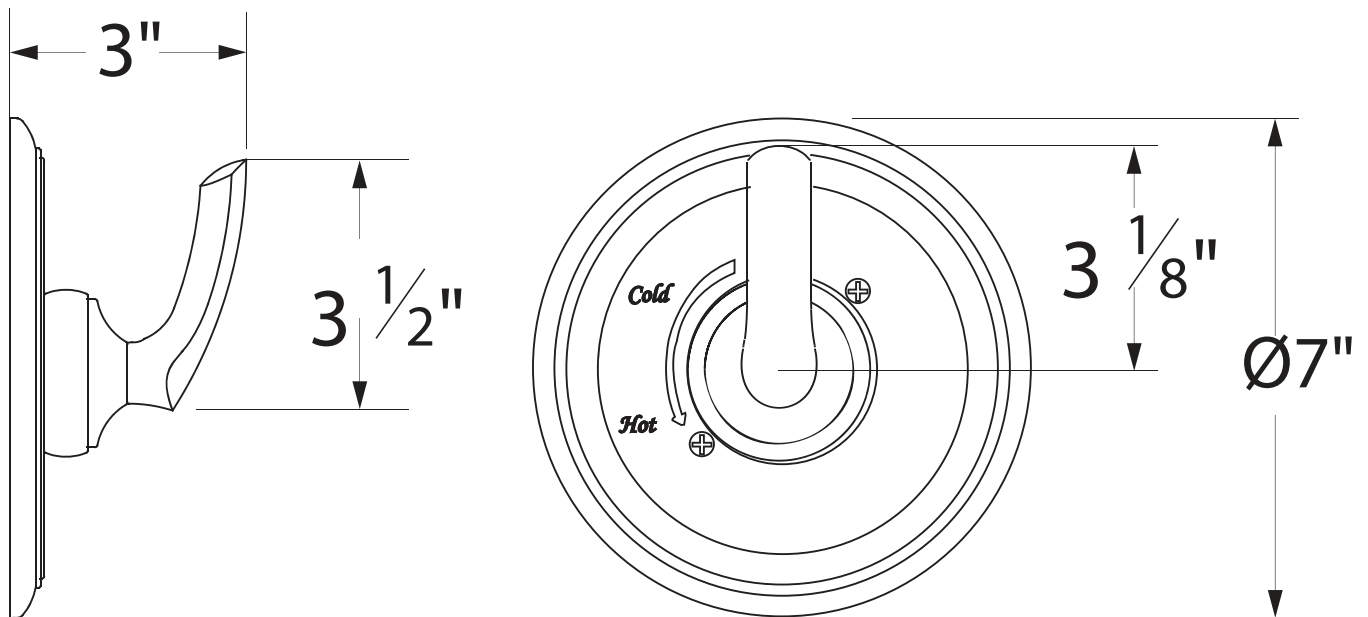

PRODUCT SPECIFICATION SHEET

ITEM # 4131BL-TM

TRIM

Pressure balanced control

- "BL" style handle
- Includes standard shower plate and handle
- VALVE NOT INCLUDED
- USE PB-3600 VALVE

The measurements shown are for reference only. Products and specifications shown are subject to change without notice.