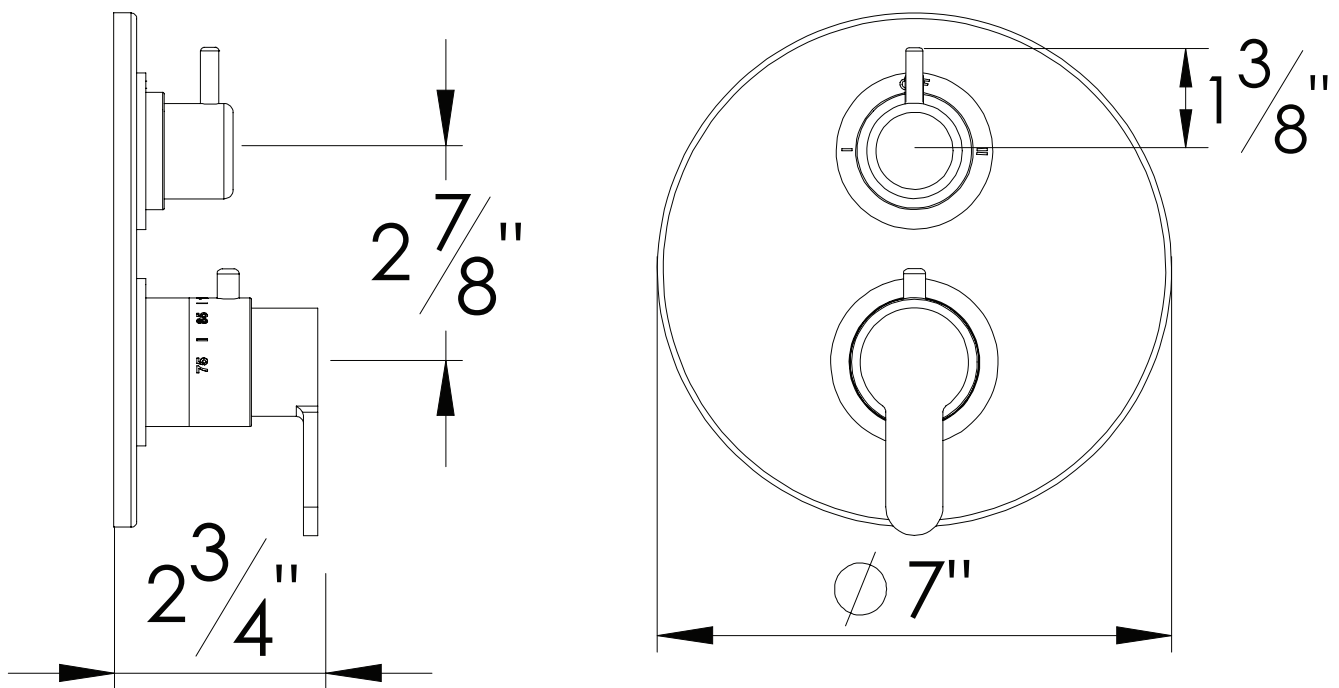

PRODUCT SPECIFICATION SHEET

ITEM # 7099BO-TM

TRIM

1/2" Thermostatic trim with volume control and 3-way diverter

- "BO" style handles
- Includes trim plate and handles
- VALVE NOT INCLUDED
- USE TH-8300 VALVE
- Shut-off / diverter for Three Outlets

The measurements shown are for reference only. Products and specifications shown are subject to change without notice.

www.santecfaucet.com | P: 310.542.0063 F: 310.542.5681