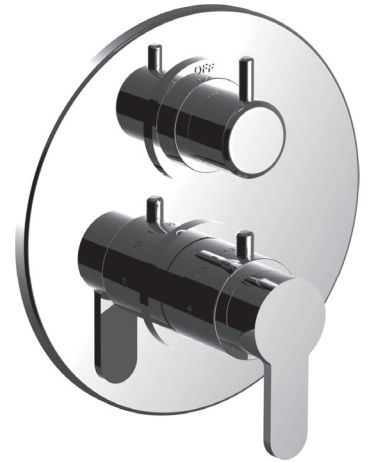

PRODUCT SPECIFICATION SHEET

ITEM # 7099BO-TM

TRIM

1/2" Thermostatic trim with volume control and 3-way diverter

- "BO" style handles
- Includes trim plate and handles
- VALVE NOT INCLUDED
- USE TH-8300 VALVE
- Shut-off / diverter for Three Outlets