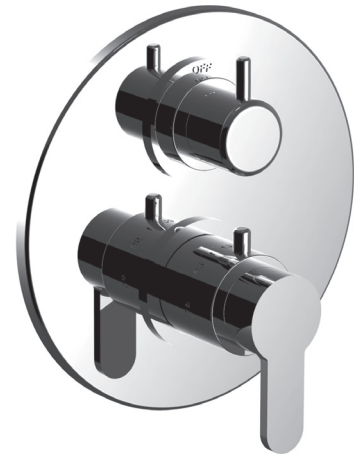

PRODUCT SPECIFICATION SHEET

ITEM # 7097BO-TM

TRIM

1/2" Thermostatic trim with volume control and 2-way diverter

- "BO" style handles
- Includes trim plate and handles
- VALVE NOT INCLUDED
- USE TH-8200 VALVE
- Shut-off / diverter for Two Outlets

The measurements shown are for reference only. Products and specifications shown are subject to change without notice.