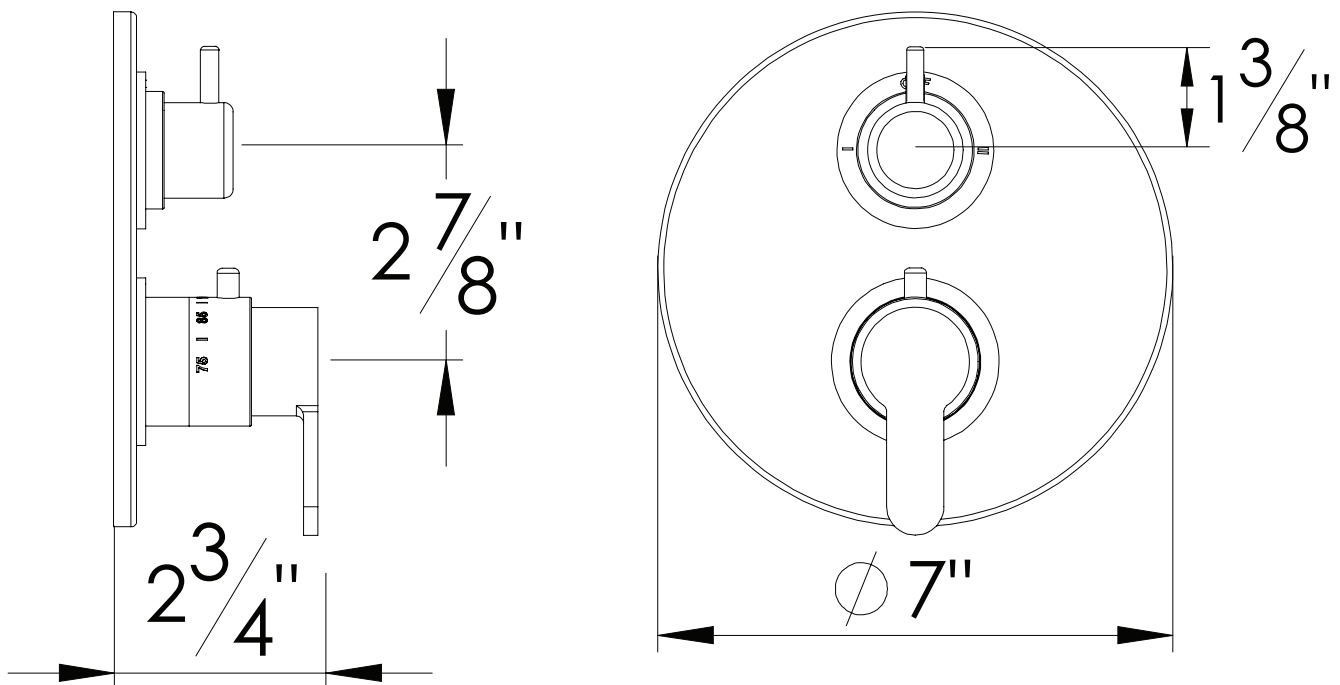

PRODUCT SPECIFICATION SHEET

ITEM # 7097BO-TM

TRIM

1/2" Thermostatic trim with volume control and 2-way diverter

- "BO" style handles
- Includes trim plate and handles
- VALVE NOT INCLUDED
- USE TH-8200 VALVE
- Shut-off / diverter for Two Outlets

The measurements shown are for reference only. Products and specifications shown are subject to change without notice.