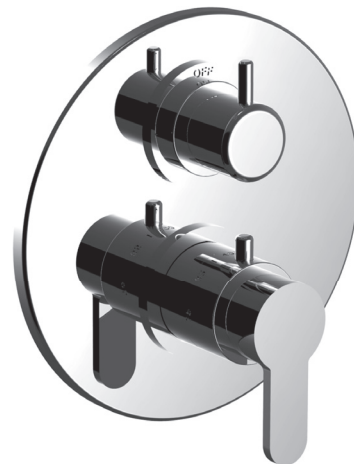

PRODUCT SPECIFICATION SHEET

ITEM # 7095BO-TM

TRIM

1/2" Thermostatic trim with volume control

- "BO" style handles
- Includes trim plate and handles
- VALVE NOT INCLUDED
- USE TH-8000 VALVE
- Volume Control for One Outlet