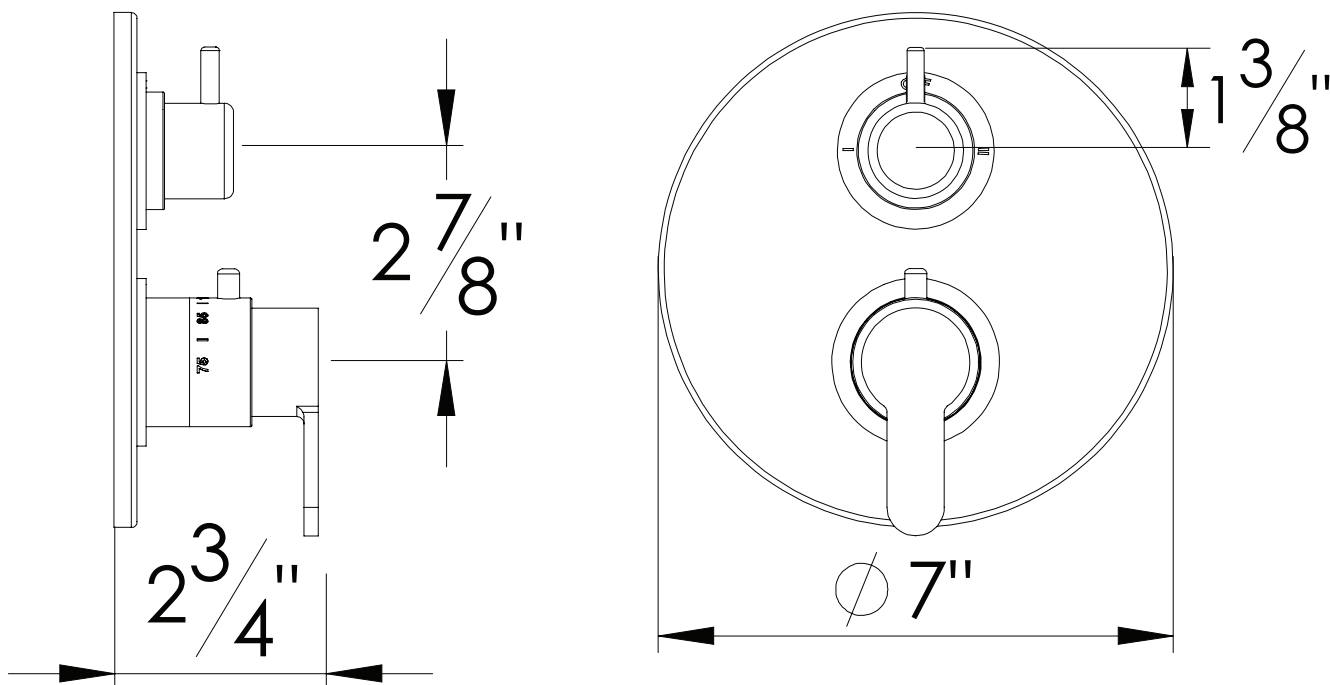

PRODUCT SPECIFICATION SHEET

ITEM # 7095BO-TM

TRIM

1/2" Thermostatic trim with volume control

- "BO" style handles
- Includes trim plate and handles
- VALVE NOT INCLUDED
- USE TH-8000 VALVE
- Volume Control for One Outlet

The measurements shown are for reference only. Products and specifications shown are subject to change without notice.

www.santecfaucet.com | P: 310.542.0063 F: 310.542.5681