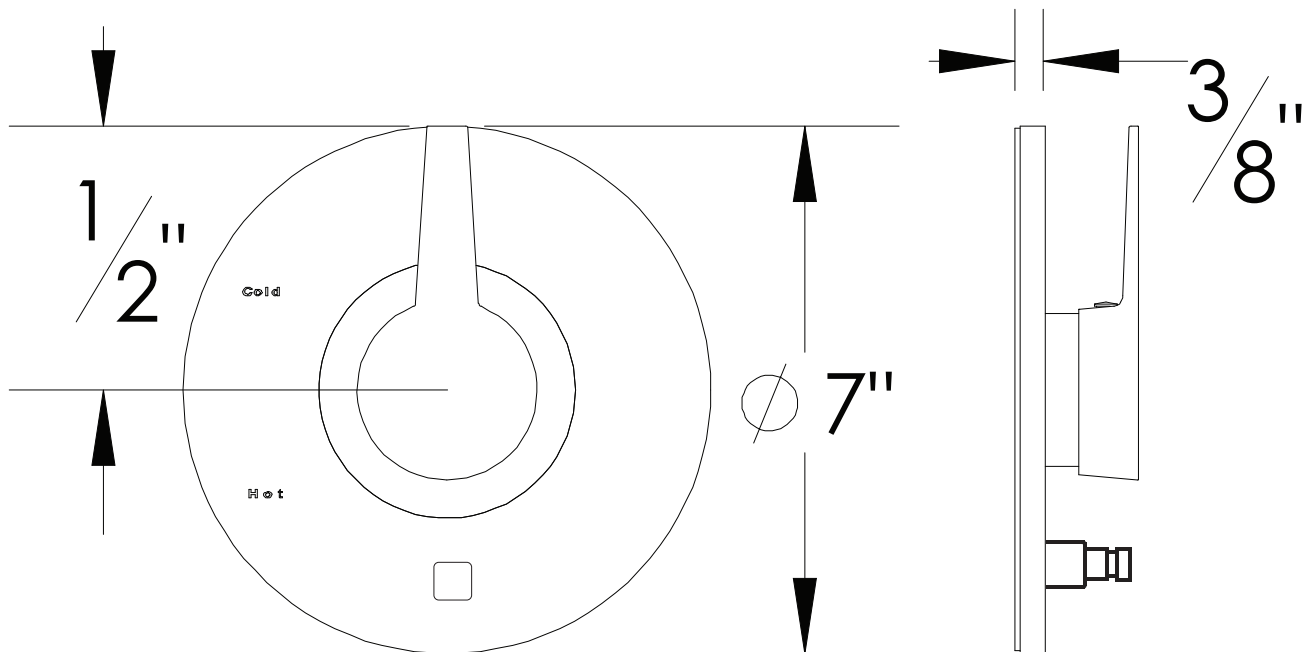

PRODUCT SPECIFICATION SHEET

ITEM # 6635BO-TM

TRIM

Pressure balanced control with diverter

- "BO" style handle
- Includes push button diverter, handle and plate
- VALVE NOT INCLUDED
- USE PB-3750 VALVE

The measurements shown are for reference only. Products and specifications shown are subject to change without notice.