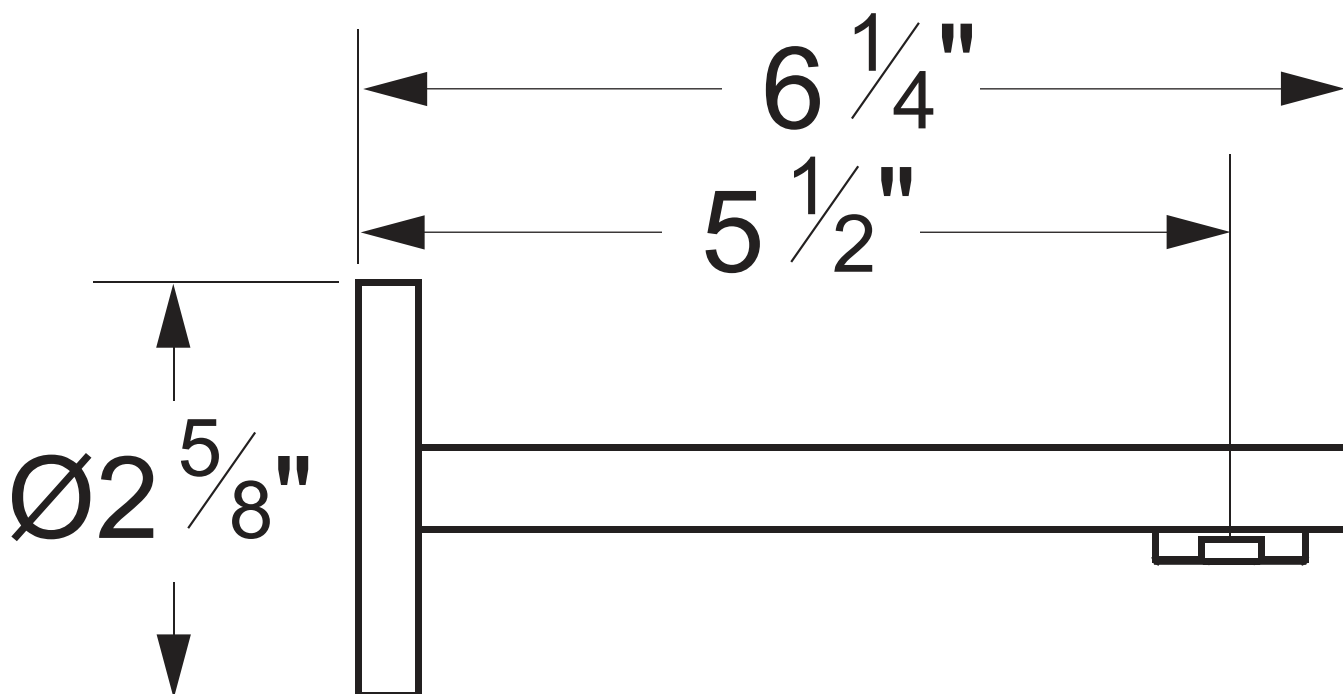

PRODUCT SPECIFICATION SHEET

ITEM # 6618BO Tub spout

- 1/2" female connection
- 6-1/4" overall length
- Solid brass

The measurements shown are for reference only. Products and specifications shown are subject to change without notice.