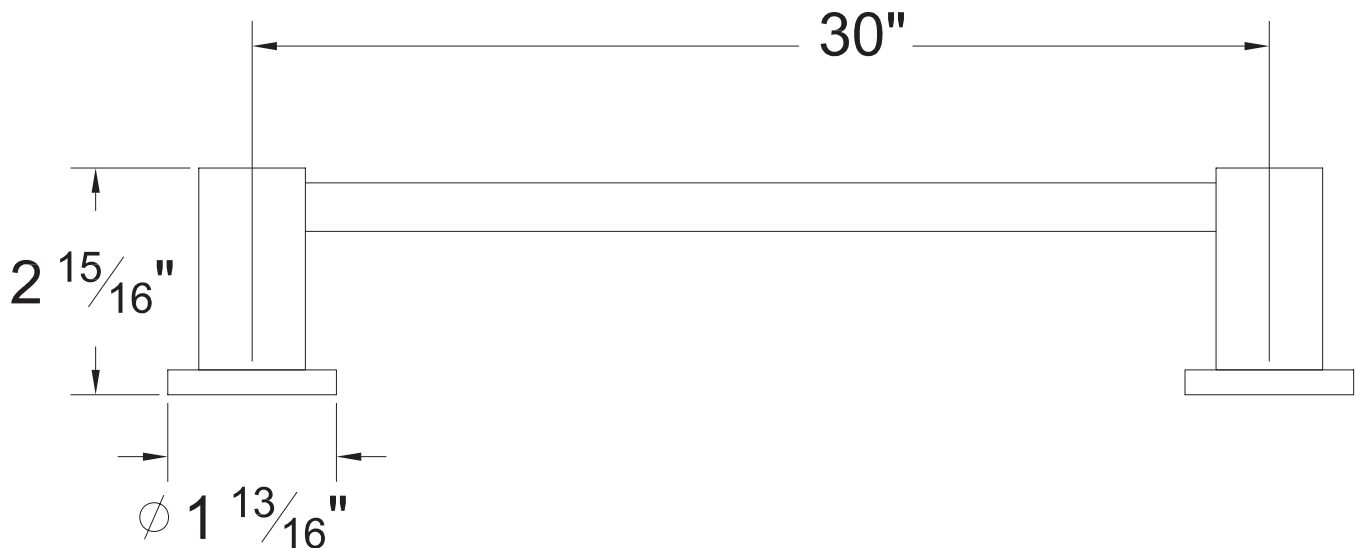

PRODUCT SPECIFICATION SHEET

ITEM # 2660EA
30" Towel bar

- Matches EZ handles

The measurements shown are for reference only. Products and specifications shown are subject to change without notice.

www.santecfaucet.com | P: 310.542.0063 F: 310.542.5681