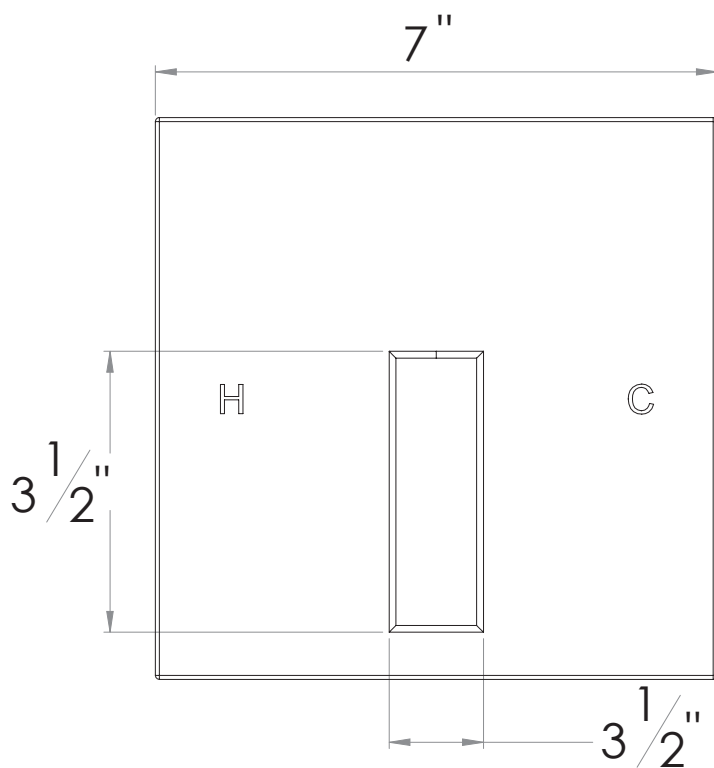

PRODUCT SPECIFICATION SHEET

ITEM # 2435MC-TM

TRIM

Pressure balanced control with diverter

- "MC" style handle
- Includes push button diverter, handle and plate
- VALVE NOT INCLUDED
- USE PB-3950 VALVE

The measurements shown are for reference only. Products and specifications shown are subject to change without notice.