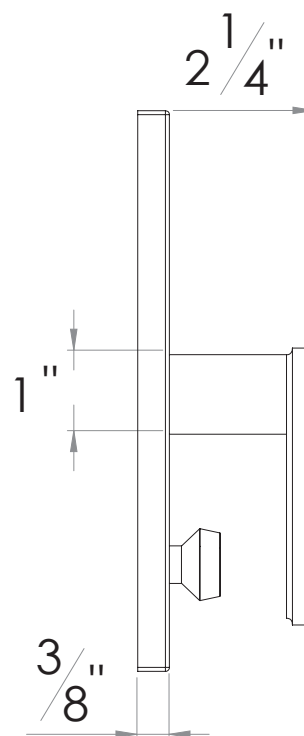

PRODUCT SPECIFICATION SHEET

ITEM # 2435MC-TM

TRIM

Pressure balanced control with diverter

- "MC" style handle
- Includes push button diverter, handle and plate
- VALVE NOT INCLUDED
- USE PB-3950 VALVE

The measurements shown are for reference only. Products and specifications shown are subject to change without notice.