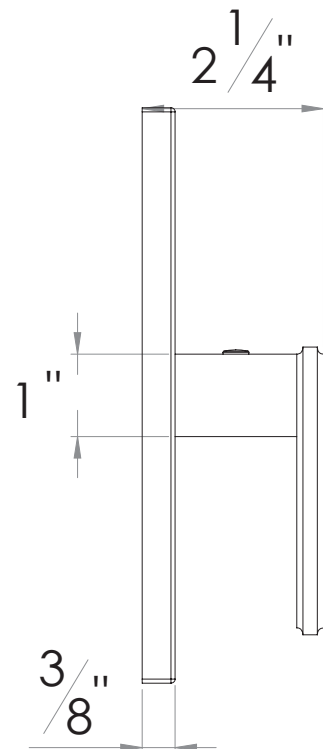

PRODUCT SPECIFICATION SHEET

ITEM # 2431MC-TM TRIM Pressure balanced control

- "MC" style handle
- Includes standard shower plate and handle
- VALVE NOT INCLUDED
- USE PB-3800 VALVE

The measurements shown are for reference only. Products and specifications shown are subject to change without notice.