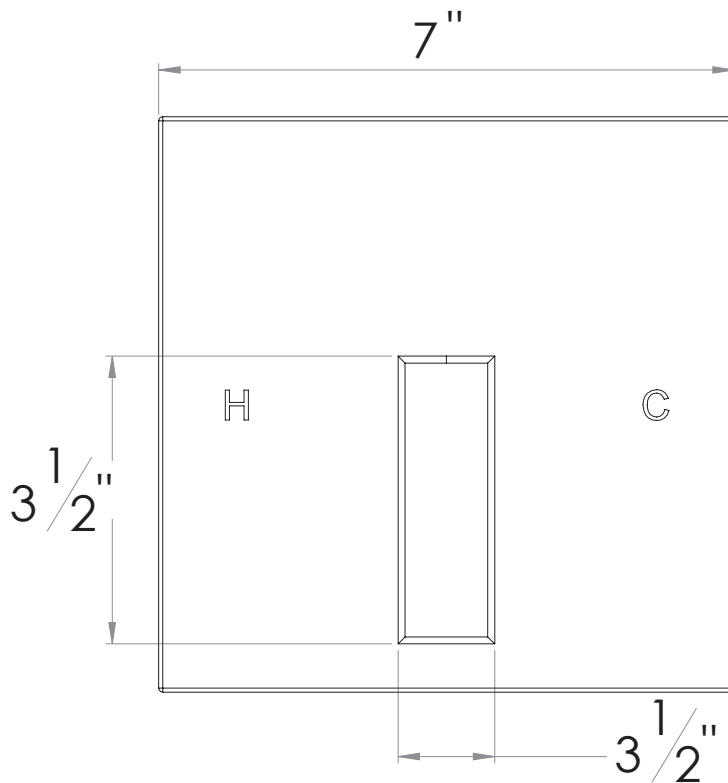

PRODUCT SPECIFICATION SHEET

ITEM # 2431MC-TM TRIM Pressure balanced control

- "MC" style handle
- Includes standard shower plate and handle
- VALVE NOT INCLUDED
- USE PB-3800 VALVE

The measurements shown are for reference only. Products and specifications shown are subject to change without notice.