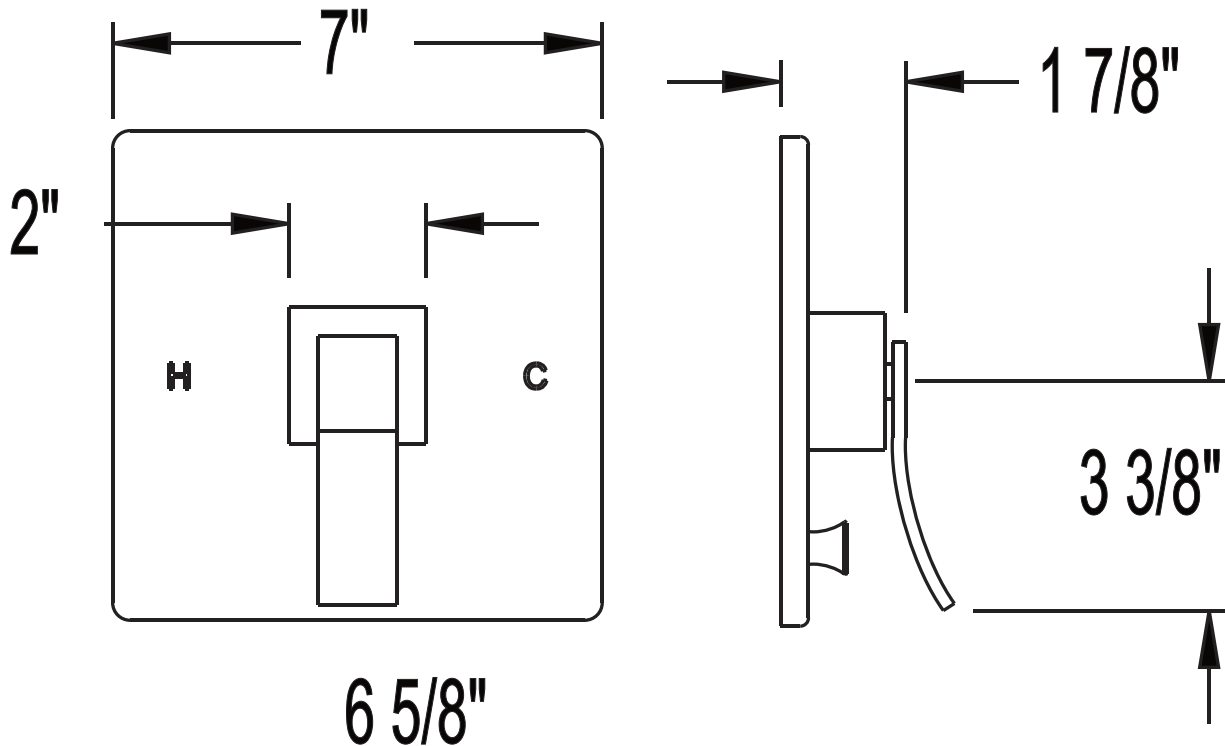

PRODUCT SPECIFICATION SHEET

ITEM # 9935CU-TM

TRIM

Pressure balanced control with diverter

- "CU" style handle
- Includes push button diverter, handle and plate
- VALVE NOT INCLUDED
- USE PB-3950 VALVE

The measurements shown are for reference only. Products and specifications shown are subject to change without notice.