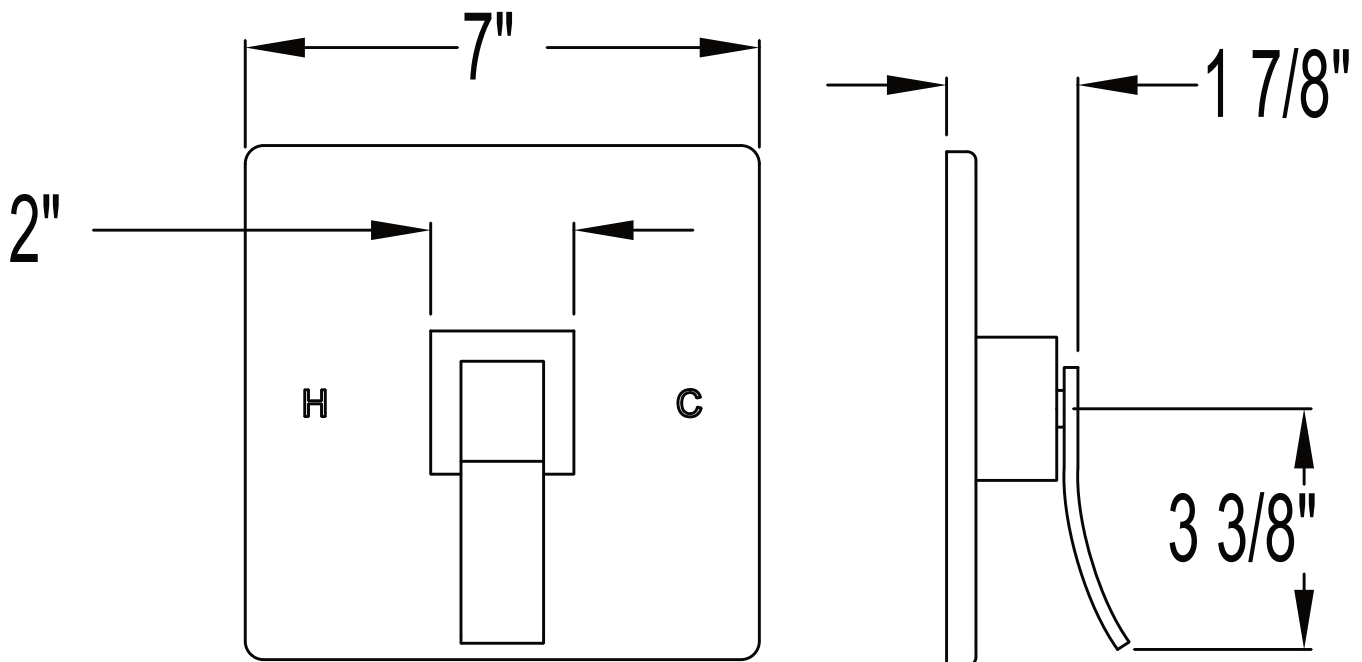

PRODUCT SPECIFICATION SHEET

ITEM # 9931CU-TM
TRIM
Pressure balanced control

- "CU" style handle
- Includes standard shower plate and handle
- VALVE NOT INCLUDED
- USE PB-3800 VALVE

The measurements shown are for reference only. Products and specifications shown are subject to change without notice.