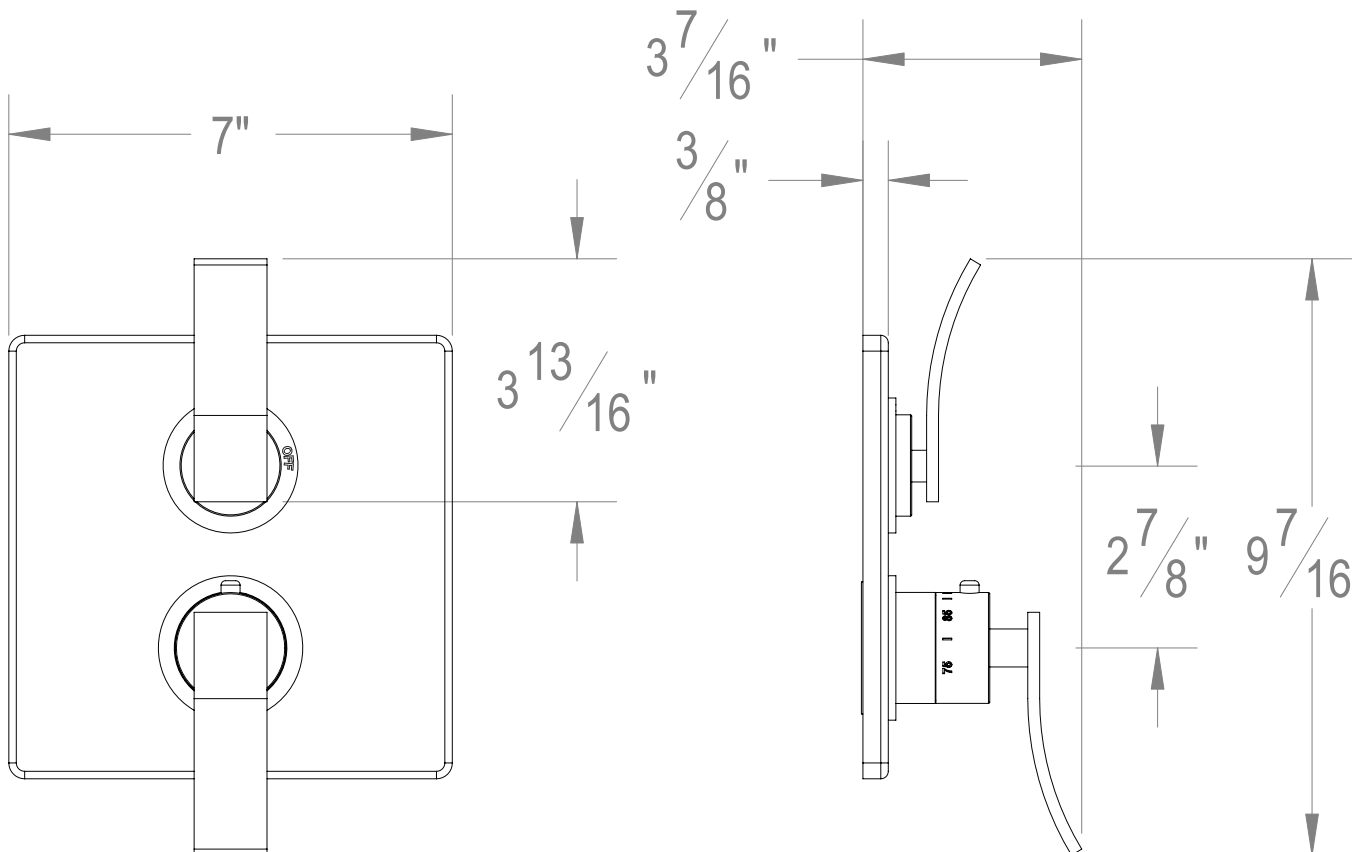

PRODUCT SPECIFICATION SHEET

ITEM # 7097CU-TM

TRIM

**1/2" Thermostatic trim with
2-way diverter**

- "CU" style handles
- Includes trim plate and handles
- VALVE NOT INCLUDED
- USE TH-8200 VALVE
- Diverter for Two Outlets

The measurements shown are for reference only. Products and specifications shown are subject to change without notice.