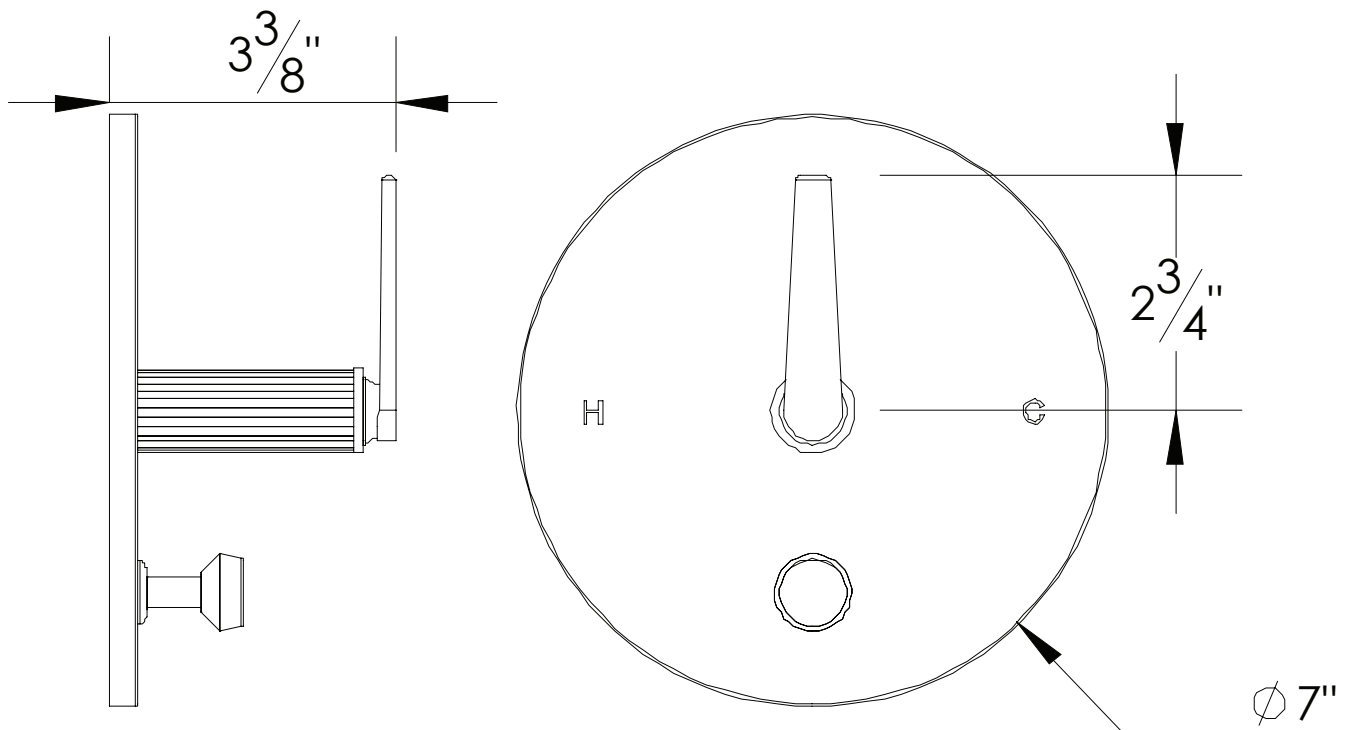

PRODUCT SPECIFICATION SHEET

ITEM # 3435HO-TM

TRIM

Pressure balanced control with diverter

- "HO" style handle
- Includes push button diverter, handle and plate
- VALVE NOT INCLUDED
- USE PB-3950 VALVE

The measurements shown are for reference only. Products and specifications shown are subject to change without notice.