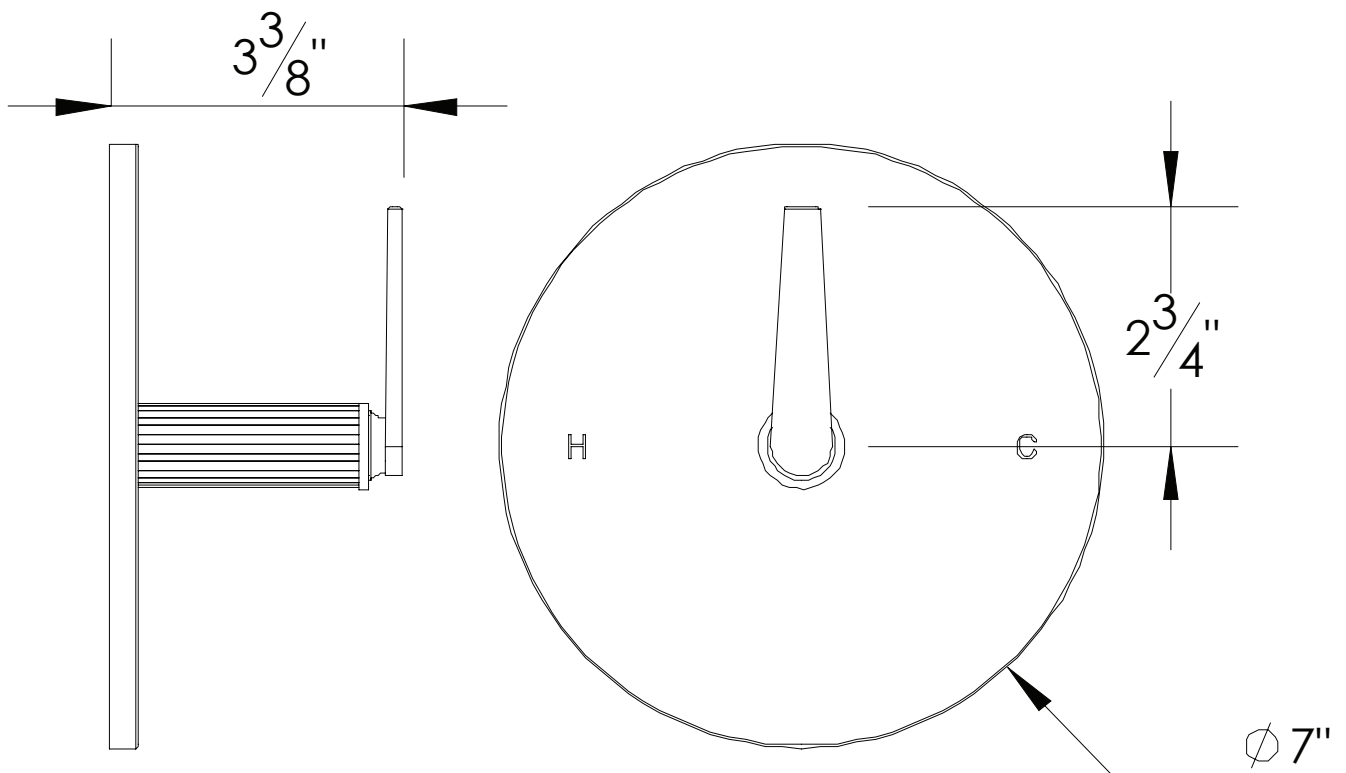

PRODUCT SPECIFICATION SHEET

ITEM # 3431HO-TM TRIM Pressure balanced control

- "HO" style handle
- Includes standard shower plate and handle
- VALVE NOT INCLUDED
- USE PB-3800 VALVE

The measurements shown are for reference only. Products and specifications shown are subject to change without notice.