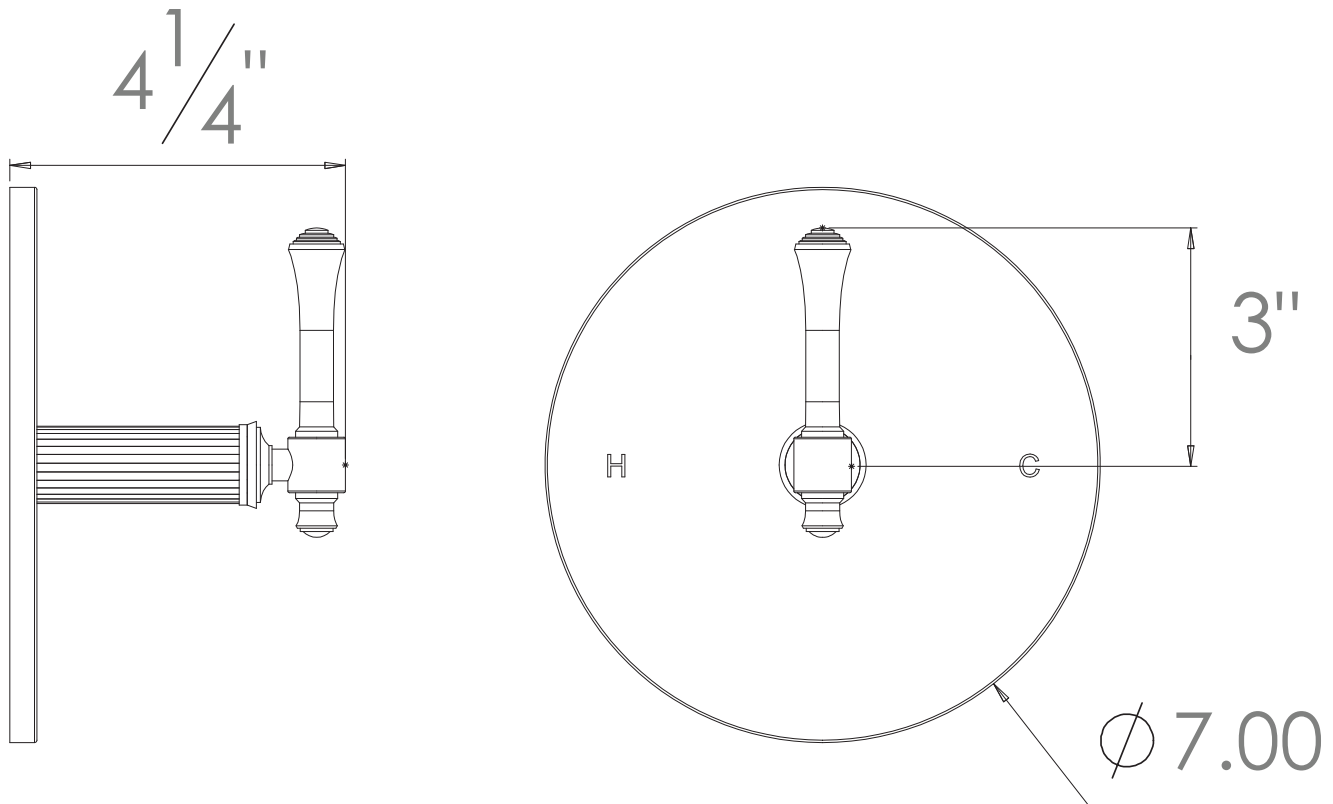

PRODUCT SPECIFICATION SHEET

ITEM # 3431AT-TM TRIM Pressure balanced control

- "AT" style handle
- Includes standard shower plate and handle
- VALVE NOT INCLUDED
- USE PB-3800 VALVE

The measurements shown are for reference only. Products and specifications shown are subject to change without notice.